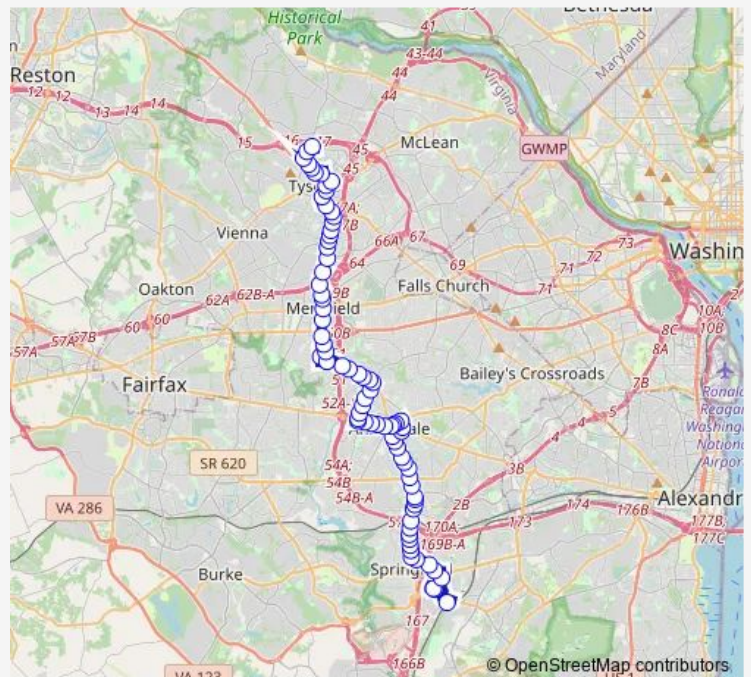

Backlick Rd and Matthew Pl

Backlick Rd and Braddock Rd

Backlick Rd and Sunset La S

Route schedule

Franconia-Springfield Metro Bay E — Tysons Westpark

Monday 03:35-00:40<sup>+1</sup>

Tuesday 03:35-00:40<sup>+1</sup>

Wednesday 03:35-00:40<sup>+1</sup>

Thursday 03:35-00:40<sup>+1</sup>

Friday 03:35-00:40<sup>+1</sup>

Saturday 04:25-00:05<sup>+1</sup>

Sunday 04:25-00:05<sup>+1</sup>

Route info

Direction: Franconia-Springfield Metro Bay E

Stops: 80

Trip Duration: 1 hour 29 min

401 — Backlick - Gallows Rd Northbound

Backlick Rd and Sunset La N

Backlick Rd and Kandel Ct

Backlick Rd and Cindy La

Backlick Rd and Galesville Pl

Backlick Rd and Jayhawk St

John Marr Dr and Little River Tpke

John Marr Dr and Tom David Dr

7100 Columbia Pike

Columbia Pike and Annandale Center Dr

Columbia Pike and Backlick Rd

Columbia Pike and Maple Pl

Little River and Annandale

Little River Tnpk and Markham St