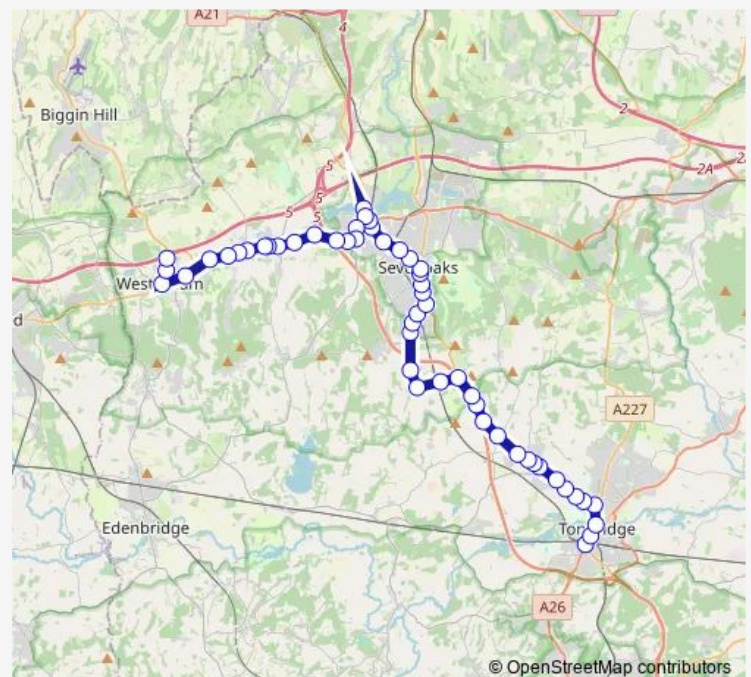

Thursday —

Friday —

Saturday —

Sunday 08:00-16:01

Route info

Direction: Hartley Road

Stops: 53

Trip Duration: 4 hour 38 min

■ 401 — Tonbridge - Sevenoaks - Westerham

Braeside Avenue

Sevenoaks Railway Station

Tubs Hill Shops

Bus Station

The Chequers

Sevenoaks School

Solefields Road

Friday

—

Saturday

—

Sunday

08:36-15:06

Route info

Direction: Quarry Hill Parade