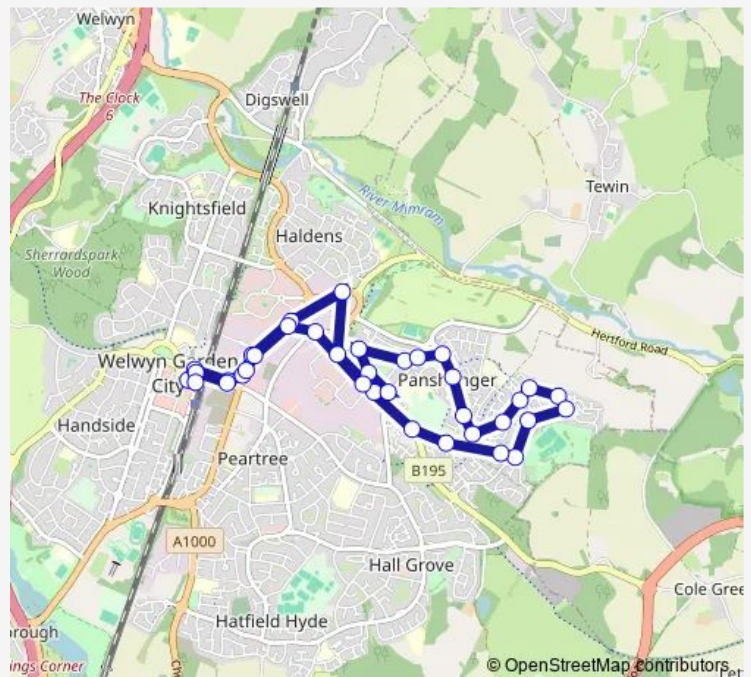

Thursday 06:10-19:40

Friday 06:10-19:40

Saturday 06:40-19:10

Sunday —

Route info

Direction: Bus Station

Stops: 36

Trip Duration: 0 hour 26 min

Watchmead

Mundells

Business Parks South

Royal Mail Depot

Aldi

Broadwater Road

Waitrose

Bus Station

Direction

Bus Station — Bus Station

34 stops

[Open route schedule](#)

Bus Station

Waitrose

Broadwater Road

Aldi

—

Saturday

—

Sunday

09:35-18:35

Route info

Direction: Bus Station

Stops: 34