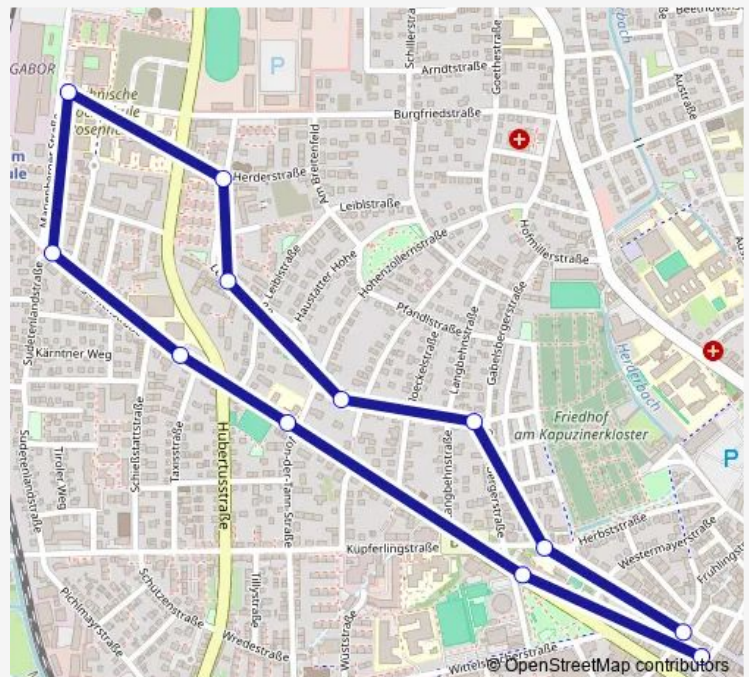

Direction

Rosenheim, Stadtmitte — Rosenheim, Stadtmitte

12 stops

[Open route schedule](#)

Rosenheim, Stadtmitte

Rosenheim, Ignaz-Günther-Gymnasium

Rosenheim, Prinzregentenschule

Rosenheim, Berufsschule

Rosenheim, Oskar-Maria-Graf-Str.

Rosenheim, Hochschule / Fos

Rosenheim, Lessingstr./Kaserne

Rosenheim, Lessing-/Leiblstr.

Rosenheim, Hoppenbichlerstr.

Rosenheim, Am Stocket

Rosenheim, Ignaz-Günther-Gymnasium

Rosenheim, Stadtmitte

Route schedule

Rosenheim, Stadtmitte — Rosenheim, Stadtmitte

Monday 05:25-19:30

Tuesday 05:25-19:30

Wednesday 05:25-19:30

Thursday 05:25-19:30

Friday 05:25-19:30

Saturday 06:00-19:30

Sunday —

Route info

Direction: Rosenheim, Stadtmitte

Stops: 12

Trip Duration: 0 hour 15 min

401 Bus time schedules and route maps are available in an offline PDF at busmaps.com. Use the busmaps.com website to see live bus times, train schedule or subway schedule, and step-by-step directions for all public transit in Rosenheim