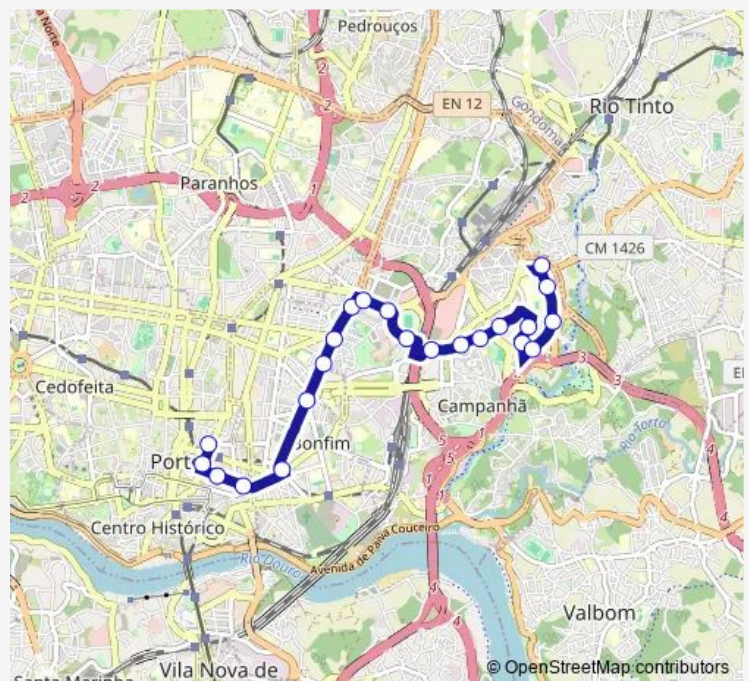

Bus 401 Bolhão - S.Roque

[Go to website](#)

Direction

S. Roque — Bolhão (Firmeza)

23 stops

[Open route schedule](#)

S. Roque

R. Cerco DO Porto

Vila Nova FOZ Côa

Pedras Salgadas

Cerco DO Porto

Peso DA Régua

Escolas

Ilhéu

Cartes

Chaves Oliveira

Corujeira

Estádio DO Dragão

Alameda DAS Antas

Igreja DAS Antas

Monte Aventino

S. Crispim

Esc.Soares DOS Reis

Barros Lima

Nave

Campo 24 DE Agosto

D. João Iv

Route schedule

S. Roque — Bolhão (Firmeza)

Monday 06:00-23:00

Tuesday 06:00-23:00

Wednesday 06:00-23:00

Thursday 06:00-23:00

Friday 06:00-23:00

Saturday 06:00-23:00

Sunday 06:00-23:00

Route info

Direction: S. Roque

Stops: 23

Trip Duration: 0 hour 28 min

401 — Bolhão - S.Roque

BusMaps