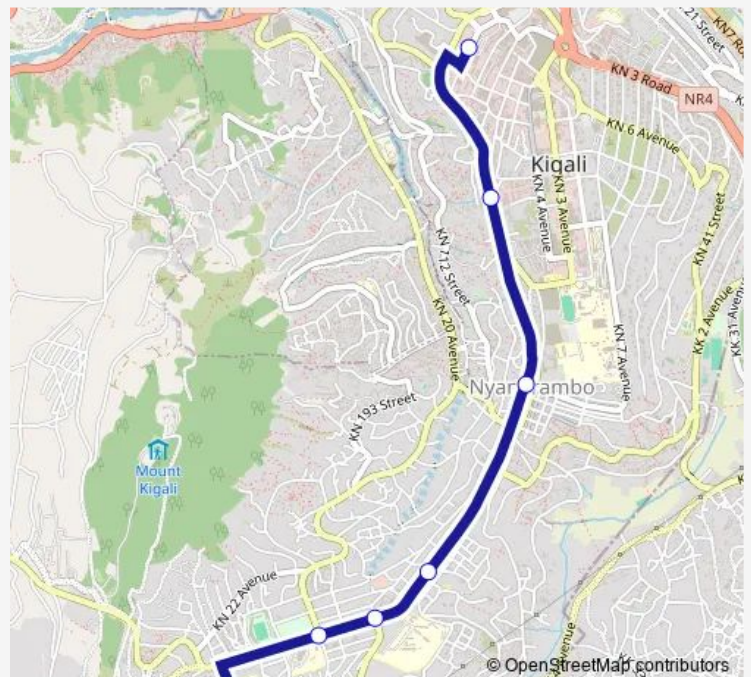

Sunday —

Route info

Direction: Nyamirambo kuryanyuma

Stops: 10

Trip Duration: 0 hour 20 min

401 — Rftc - Zone III and IV - 401

Direction

Downtown bus park — Nyamirambo

7 stops

[Open route schedule](#)

Downtown bus park

Unknown

Unknown

cosmos

Nyamirambo

Unknown

Thursday 17:23

Friday 17:23

Saturday —

Sunday —

Route info

Direction: down town tax park

Stops: 9

Trip Duration: 0 hour 21 min

Sunday —

Route info

Direction: Nyamirambo kuryanyuma

Stops: 12

Trip Duration: 0 hour 24 min

401 Bus time schedules and route maps are available in an offline PDF at busmaps.com. Use the busmaps.com website to see live bus times, train schedule or subway schedule, and step-by-step directions for all public transit in Kigali