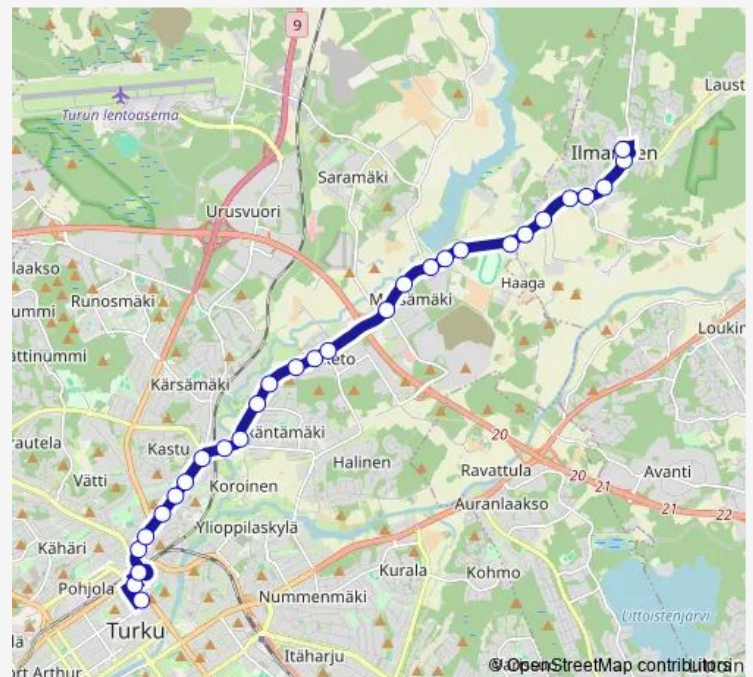

Thursday 06:40-22:20

Friday 06:40-22:20

Saturday 06:40-22:20

Sunday 06:40-22:20

Route info

Direction: Puutori Pt4

Stops: 29

Trip Duration: 0 hour 23 min