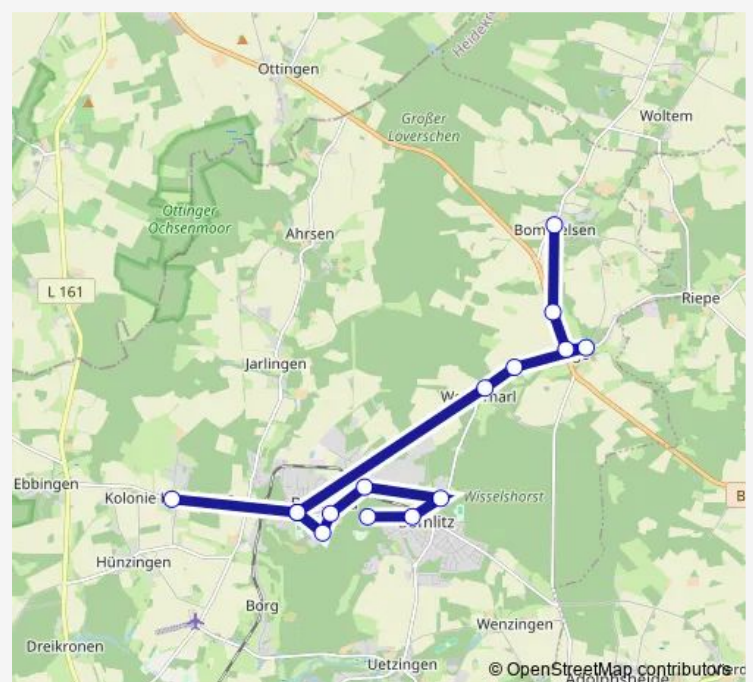

Westerharl Hasberg, Mast 1 N

Westerharl Ortsmitte, Mast 1 W

Benefeld W.-Christoph-Platz, Mast 1 N

Hünzingen Kolonie, Mast 1 N

Benefeld W.-Christoph-Platz, Mast 1 N

Benefeld Grundschule, Mast 1 S

Benefeld Waldorfschule, Mast 1 O

### Route schedule

Bommelsen Bosselsmoor, Mast 1 W — Bomlitz Schulzentrum, Mast 1 W

Monday 06:52-16:24

Tuesday 06:52-16:24

Wednesday 06:52-16:24

Thursday 06:52-16:24

Friday 06:52-16:02

Saturday —

### Route info

Direction: Bommelsen Bosselsmoor, Mast 1 W

Stops: 15

Trip Duration: 0 hour 25 min

401

BusMaps

## Route info

Direction: Bomlitz Industriepark 1, Mast 1 W

Stops: 7

Trip Duration: 0 hour 13 min