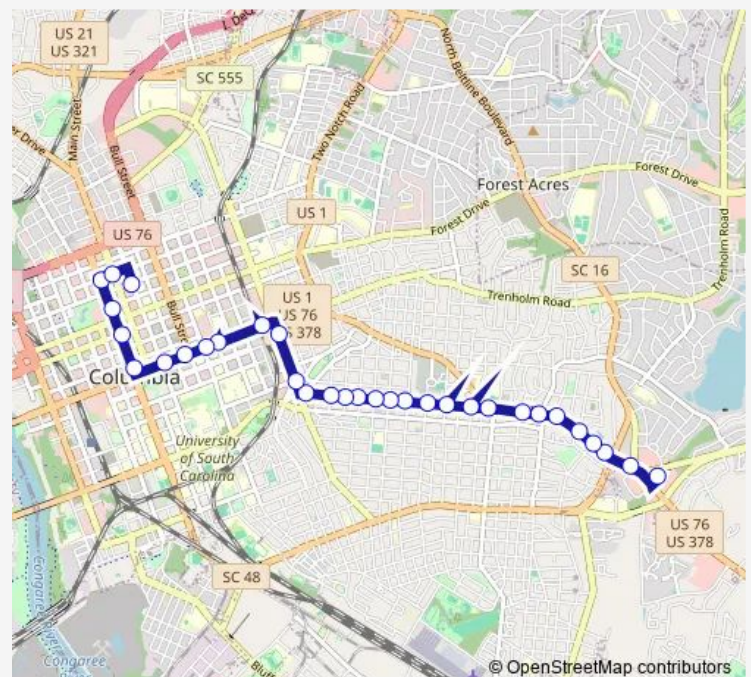

Devine Maple East

Devine Holly East

Devine Sims East

Route schedule

Sumter Laurel South — Crowson Road

Monday 06:20-20:20

Tuesday 06:20-20:20

Wednesday 06:20-20:20

Thursday 06:20-20:20

Friday 06:20-20:20

Saturday 06:20-20:20

Sunday 06:20-20:20

Route info

Direction: Sumter Laurel South

Stops: 31

Trip Duration: 0 hour 23 min

401 — Devine

Devine Amherst East

Devine Millwood East

Devine Bonham East

Devine Kilbourne East

Devine Abelia East

Devine Kawana East

Devine Poinsettia East

Devine Kalmia East

Devine Beltline East

Crowson Road

Direction

Crowson Road — Sumter Laurel South

32 stops

[Open route schedule](#)

Crowson Road