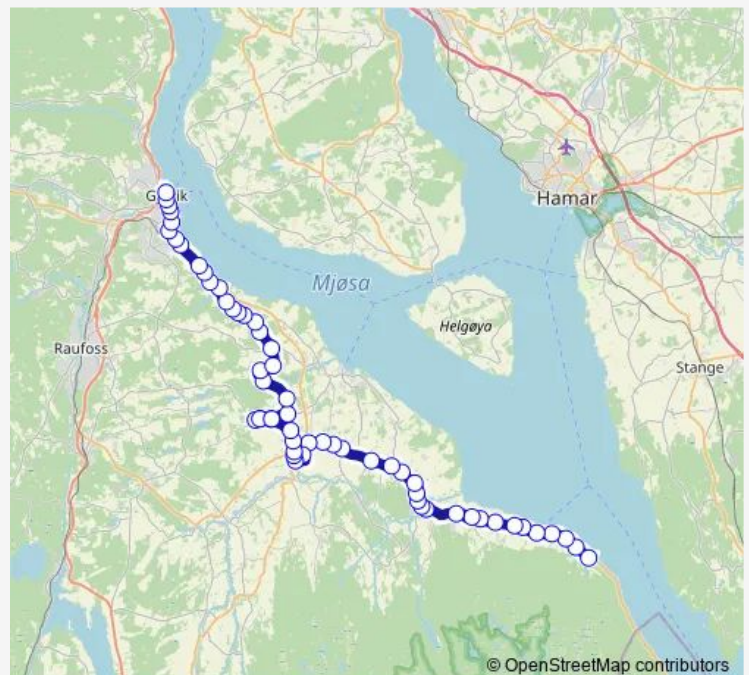

Local Bus Service 401 Fjellhaug-Skreia-Gjøvik

[Go to website](#)

Direction

Skreia ungdomsskole — Fjellhaug

15 stops

[Open route schedule](#)

Skreia ungdomsskole

Skreia

Peter Aas

Holstad

Kronborgsvingen

Nystuvegen

Viksborgvegen

Totenviken skole

Vestengvegen

Hammerstagutua

Olsby

Hjellsvegen

Søndre Oppegaard

Fjørkenstad

Fjellhaug

Route schedule

Skreia ungdomsskole — Fjellhaug

Monday 12:40-14:00

Tuesday 12:40-14:00

Wednesday 14:00

Thursday 12:40-14:00

Friday 14:00

Saturday —

Sunday —

Route info

Direction: Skreia ungdomsskole

Stops: 15

Trip Duration: 0 hour 12 min

■ 401 — Fjellhaug-Skreia-Gjøvik

BusMaps