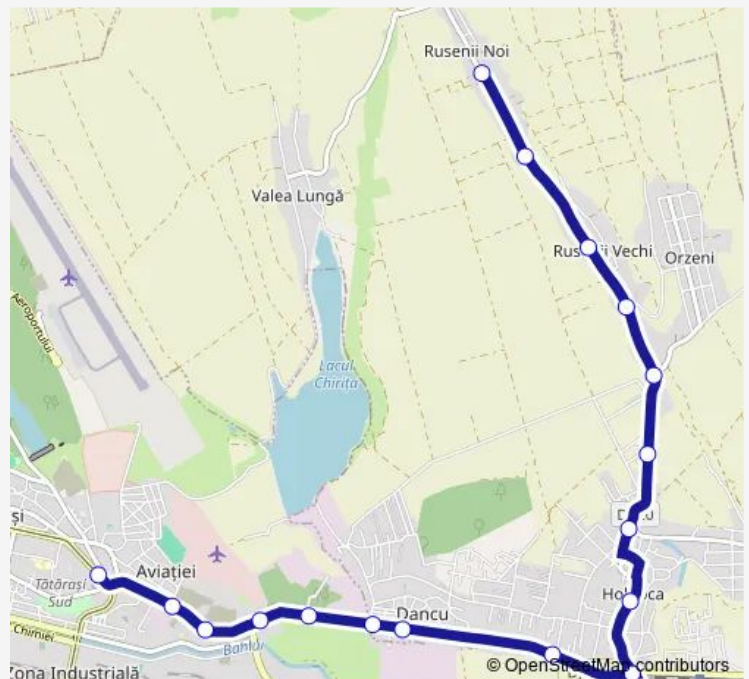

Bus 401 Tatarasi Sud - Dancu - Rusenii Vechi - Rusenii Noi

[Go to website](#)

Direction

Scoala Rusenii Noi — Tătărai Sud

17 stops

[Open route schedule](#)

Scoala Rusenii Noi

Str Neamului

Dancu

Blocuri Dancu

Rond vechi Dancu

Hotel Amadeo

Phoenix

I.P.A.

Tătărai Sud

Route schedule

Route info

Direction: Scoala Rusenii Noi

Stops: 17

Trip Duration: 0 hour 35 min

401 — Tatarasi Sud - Dancu - Rusenii Vechi - Rusenii Noi

Direction

Tătărai Sud — Scoala Rusenii Noi

17 stops

Route info

Direction: Tătărai Sud

Stops: 17

Trip Duration: 0 hour 32 min

401 Bus time schedules and route maps are available in an offline PDF at busmaps.com. Use the busmaps.com website to see live bus times, train schedule or subway schedule, and step-by-step directions for all public transit in Holboca