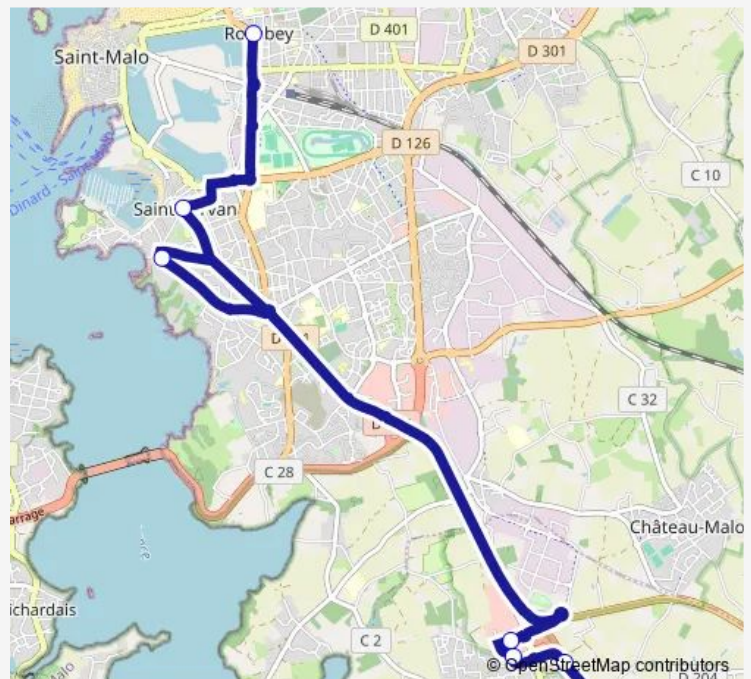

Bus 401 Ligne 401

[Go to website](#)**Direction**

Saint-Jouan Stade — Rocabey

8 stops

[Open route schedule](#)

Saint-Jouan Stade

Saint-Jouan Centre

Chesnaie

Tuesday 07:22

Wednesday 07:22

Thursday 07:22

Friday 07:22

Saturday —

Sunday —

Route info

Direction: Saint-Jouan Stade

Stops: 8

Trip Duration: 0 hour 30 min

401 — Ligne 401

Direction

Rocabey — Moulin

22 stops

[Open route schedule](#)

Rocabey

Tuesday 16:38

Wednesday —

Thursday 16:38

Friday 16:38

Saturday —

Sunday —

Route info

Direction: Rocabey