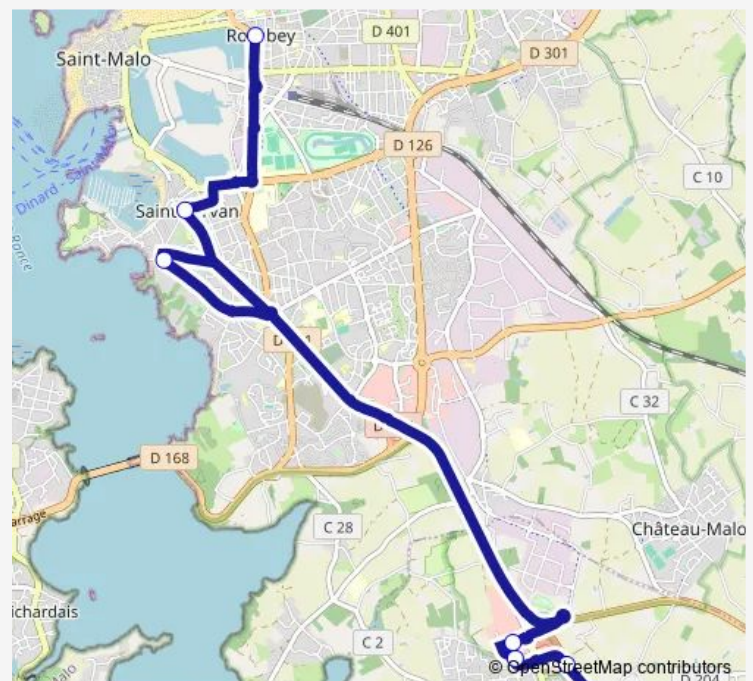

Bus 401 Ligne 401

[Go to website](#)**Direction**

Saint-Jouan Stade — Rocabey

8 stops

[Open route schedule](#)

Saint-Jouan Stade

Saint-Jouan Centre

Chesnaie

Tuesday 07:22

Wednesday 07:22

Thursday 07:22

Friday 07:22

Saturday —

Sunday —

Route info

Direction: Saint-Jouan Stade

Stops: 8

Trip Duration: 0 hour 30 min

401 — Ligne 401

Direction

Rocabey — Moulin

22 stops

[Open route schedule](#)

Rocabey

Tuesday 16:38

Wednesday —

Thursday 16:38

Friday 16:38

Saturday —

Sunday —

Route info

Direction: Rocabey