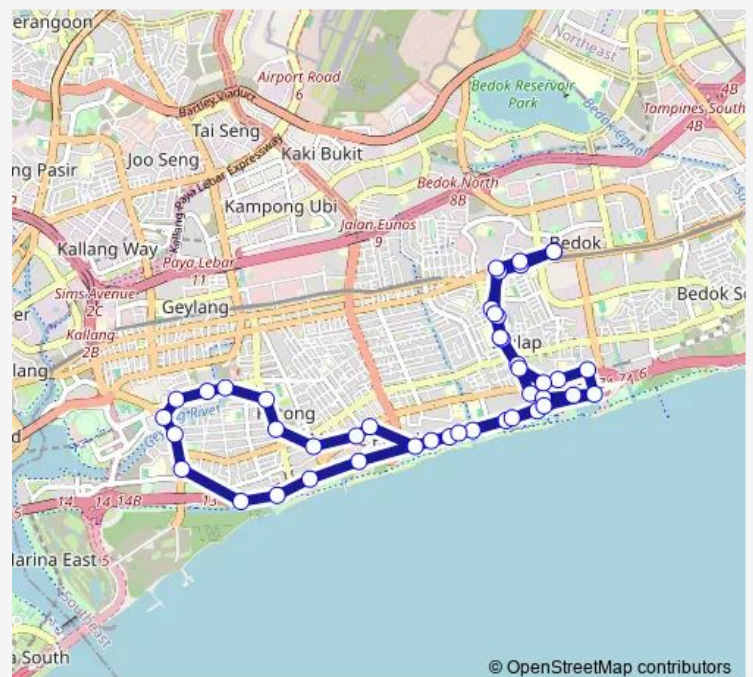

Thursday —

Friday —

Saturday 14:00

Sunday 10:00

Route info

Direction: Bedok Int

Stops: 44

Trip Duration: 1 hour 42 min