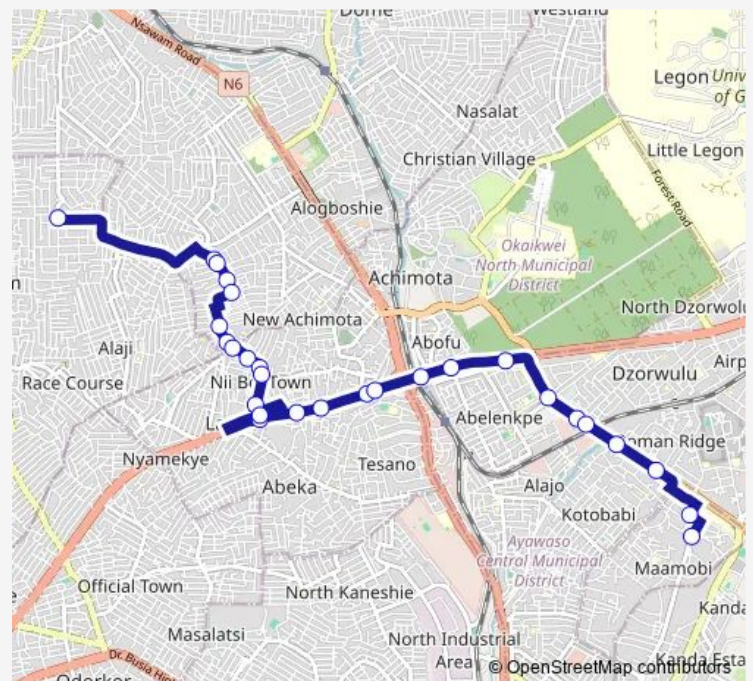

Achimota Overhead

Abofu

Cp

Route schedule

Israel Lomnava — Nima Overhead

Monday 06:00

Tuesday 06:00

Wednesday 06:00

Thursday 06:00

Friday 06:00

Saturday 06:00

Sunday 06:00

Route info

Direction: Israel Lomnava

Stops: 28

Trip Duration: 0 hour 48 min

401 — Nima Overhead ↔ Israel Lomnava

Abelenkpe Junction

Railway

Dzorwulu Junction

Ebony

Roman Ridge 2nd

Konka

Nima Overhead

Direction

Nima Overhead — Israel Lomnava

22 stops

[Open route schedule](#)

Nima Overhead

Roman Ridge

Ebony

Dzorwulu Junction