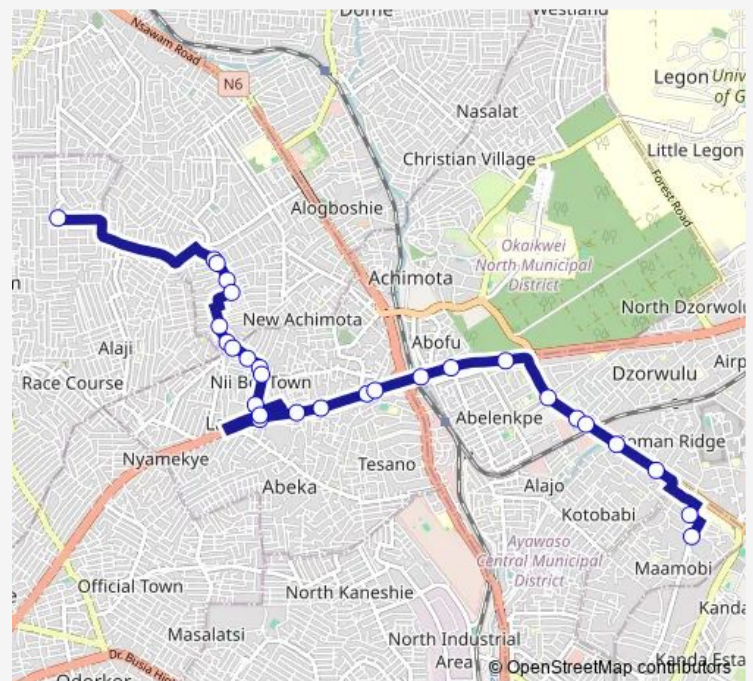

### Route schedule

Israel Lomnava — Nima Overhead

Monday	06:00
Tuesday	06:00
Wednesday	06:00
Thursday	06:00
Friday	06:00
Saturday	06:00
Sunday	06:00

### Route info

Direction: Israel Lomnava

Stops: 28

Trip Duration: 0 hour 48 min

401 — Nima Overhead ↔ Israel Lomnava

Abelenkpe Junction

Railway

Dzorwulu Junction

## Direction

Nima Overhead — Israel Lomnava

22 stops

[Open route schedule](#)

Nima Overhead

Roman Ridge

Ebony

Dzorwulu Junction