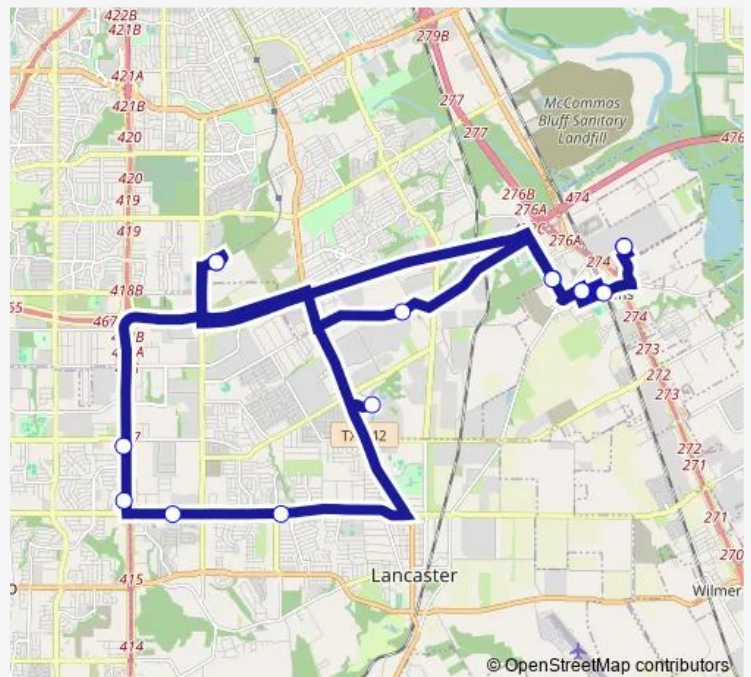

Bus 401 Hutchins Shuttle

[Go to website](#)

Direction

Fedex Home Delivery — Fedex Home Delivery

16 stops

[Open route schedule](#)

Fedex Home Delivery

Family Dollar (West) - Hutchins

Hutchins Senior Center

Hutchins Gateway Apartments - North

Fedex Cedardale Rd.

Dart UNT Dallas Station

Cracker Barrel (Desoto)

The Crossing Shopping Center

Crescent Medical Center

Fiesta Mart (Lancaster)

Cedar Valley College

Dart UNT Dallas Station

Hutchins Gateway Apts (South)

Hutchins Senior Center

Family Dollar (East) - Hutchins

Fedex Home Delivery

Route schedule

Fedex Home Delivery — Fedex Home Delivery

Monday 05:30-23:00

Tuesday 05:30-23:00

Wednesday 05:30-23:00

Thursday 05:30-23:00

Friday 05:30-23:00

Saturday 05:30-23:00

Sunday 05:30-23:00

Route info

Direction: Fedex Home Delivery

Stops: 16

Trip Duration: 1 hour 29 min

401 — Hutchins Shuttle