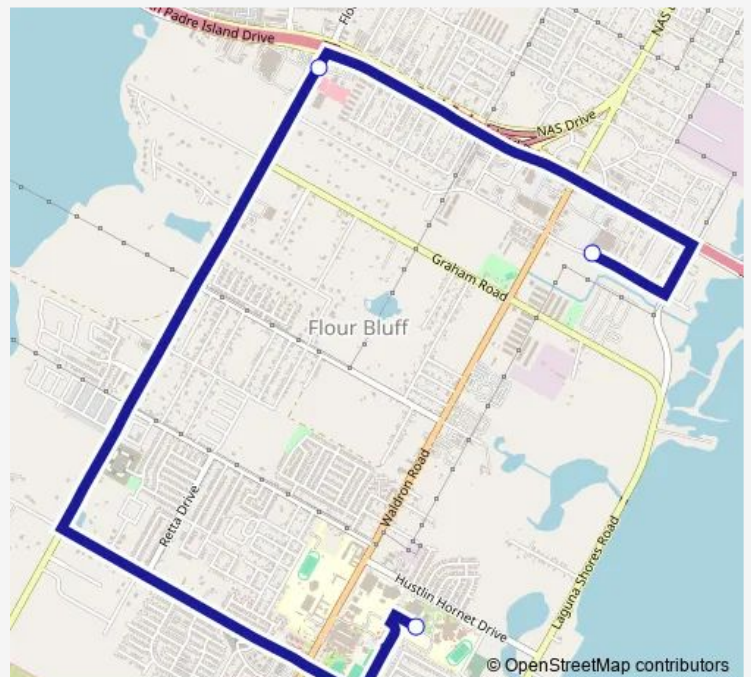

Bus 4E Flour Bluff Express (Pilot)

[Go to website](#)

Direction

Flour Bluff Isd — Flour Bluff HEB Plus

3 stops

[Open route schedule](#)

Flour Bluff Isd

Flour Bluff Walmart

Saturday —

Sunday —

Route info

Direction: Flour Bluff Isd

Stops: 3

Trip Duration: 0 hour 23 min

4E — Flour Bluff Express (Pilot)

Direction

Flour Bluff Walmart — Flour Bluff Isd

3 stops

[Open route schedule](#)

Flour Bluff Walmart

Flour Bluff HEB Plus

Flour Bluff Isd

Route schedule

Flour Bluff Walmart — Flour Bluff Isd

Monday	07:00-07:45
Tuesday	07:00-07:45
Wednesday	07:00-07:45
Thursday	07:00-07:45
Friday	—
Saturday	—
Sunday	—

Route info

Direction: Flour Bluff Walmart

Stops: 3

Trip Duration: 0 hour 20 min

4E Bus time schedules and route maps are available in an offline PDF at busmaps.com. Use the busmaps.com website to see live bus times, train schedule or subway schedule, and step-by-step directions for all public transit in Corpus Christi