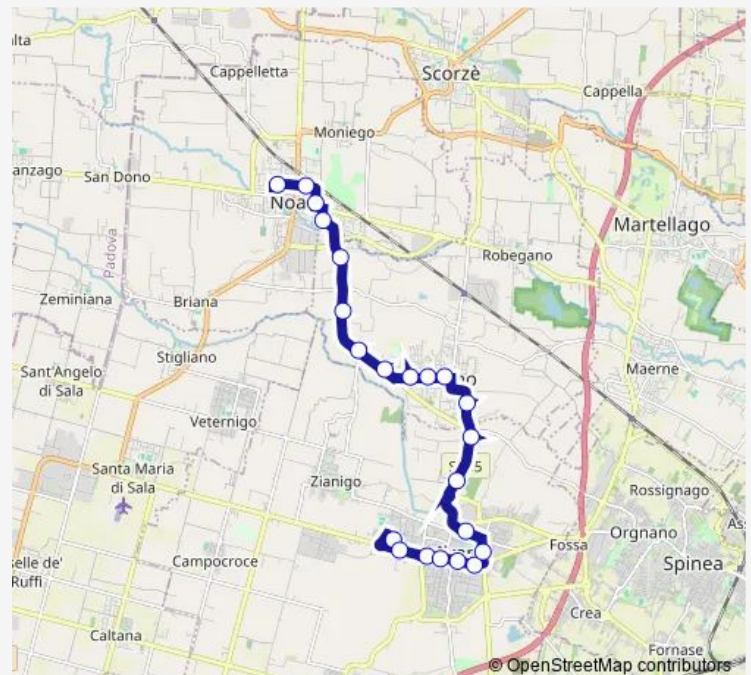

### Route schedule

Mirano Sport — Noale

Monday 12:20-14:15

Tuesday 12:20-14:15

Wednesday 12:20-14:15

Thursday 12:20-14:15

Friday 12:20-14:15

Saturday 12:20-13:25

### Route info

Direction: Mirano Sport

Stops: 22

Trip Duration: 0 hour 23 min

4E — Noale - Mirano Scuole

## Direction

Noale — Mirano Matteotti

21 stops

[Open route schedule](#)

Noale

Noale Ospedale

Noale Dei Novale

Noale Lancerotto

## Route info

Direction: Noale

Stops: 21

Trip Duration: 0 hour 25 min

**Direction**

Noale — Mirano Scuole

22 stops

[Open route schedule](#)