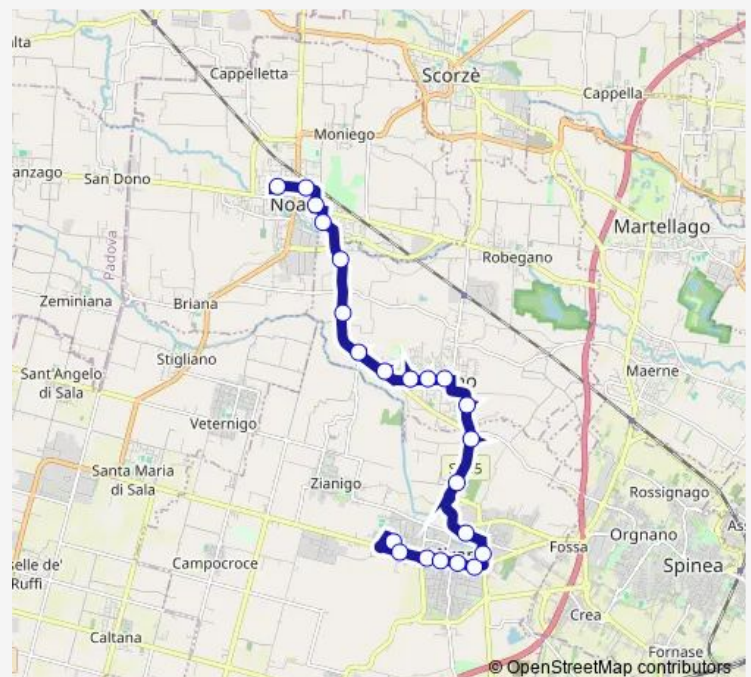

### Route schedule

Mirano Sport — Noale

Monday 12:20-14:15

Tuesday 12:20-14:15

Wednesday 12:20-14:15

Thursday 12:20-14:15

Friday 12:20-14:15

Saturday 12:20-13:20

### Route info

Direction: Mirano Sport

Stops: 22

Trip Duration: 0 hour 23 min

4e — Noale - Mirano Scuole

## Direction

Noale — Mirano Matteotti

21 stops

[Open route schedule](#)

Noale

Noale Ospedale

Noale Dei Novale

Noale Lancerotto

## Route info

Direction: Noale

Stops: 21

Trip Duration: 0 hour 25 min

**Direction**

Noale — Mirano Scuole

22 stops

[Open route schedule](#)