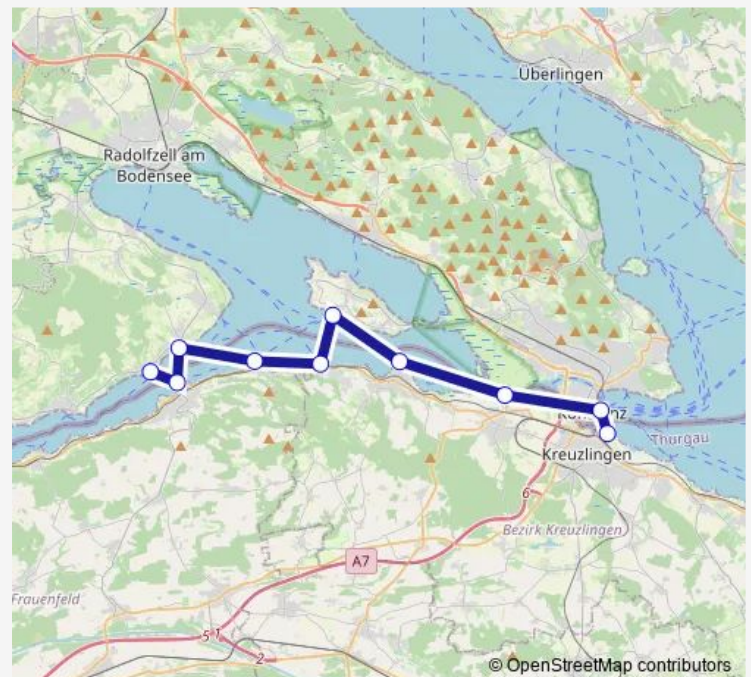

Hemmenhofen (See) — Kreuzlingen Hafen (See)

Monday 09:57

Tuesday 09:57

Wednesday 09:57

Thursday 09:57

Friday 09:57

Saturday 09:57

Sunday 09:57

Route info

Direction: Hemmenhofen (See)

Stops: 10

Trip Duration: 1 hour 58 min

■ 3820 — BAT 3820

BusMaps

3820 Ferry time schedules and route maps are available in an offline PDF at busmaps.com. Use the busmaps.com website to see live bus times, train schedule or subway schedule, and step-by-step directions for all public transit in Steckborn