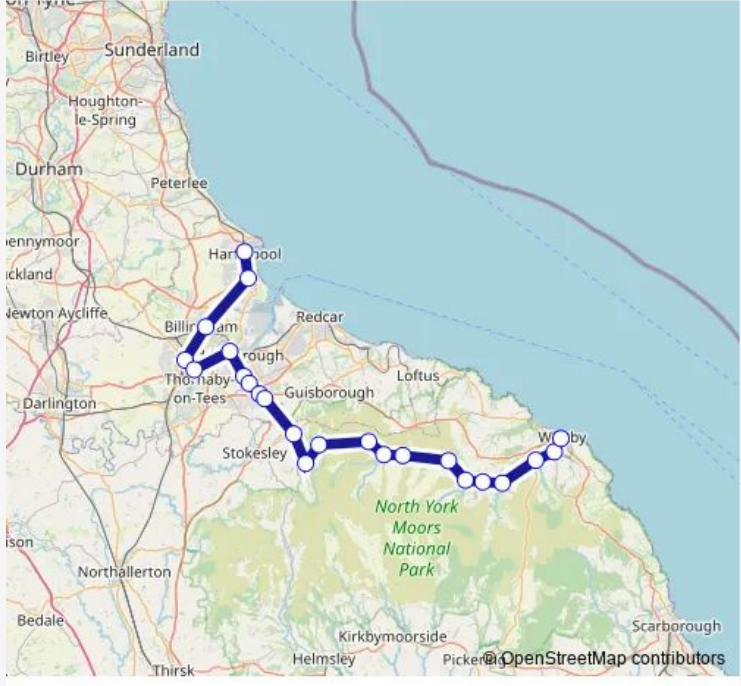

## Rail Nt:Hpl->Wtb NT train service from HPL to Wtb

[Go to website](#)

**Direction**  
Hartlepool — Whitby

23 stops

[Open route schedule](#)

- Hartlepool
- Seaton Carew
- Billingham
- Stockton
- Thornaby
- Middlesbrough
- James Cook
- Marton
- Gypsy Lane
- Nunthorpe
- Great Ayton
- Battersby
- Kildale
- Commondale
- Castleton Moor
- Danby
- Lealholm
- Glaisdale
- Egton
- Grosmont
- Sleights

Route schedule  
Hartlepool — Whitby

Monday	—
Tuesday	—
Wednesday	—
Thursday	—
Friday	—
Saturday	—
Sunday	10:20

Route info

Direction: Hartlepool

Stops: 23

Trip Duration: 2 hour 10 min

■ Nt:Hpl->Wtb — NT train service from HPL to Wtb **BusMaps**

Ruswarp

Whitby

Nt:Hpl->Wtb Rail time schedules and route maps are available in an offline PDF at [busmaps.com](https://busmaps.com). Use the [busmaps.com](https://busmaps.com) website to see live bus times, train schedule or subway schedule, and step-by-step directions for all public transit in South Bank