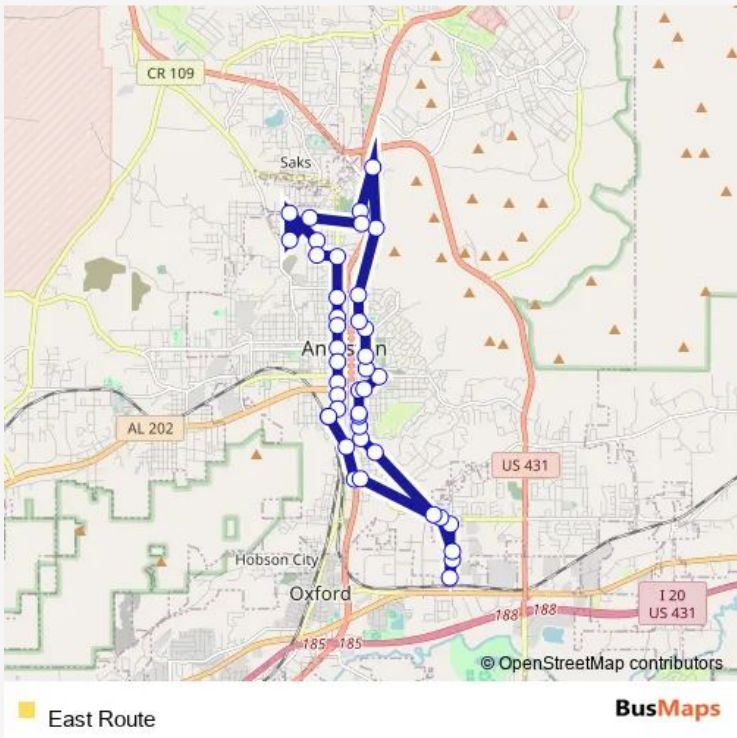

Bus East Route

[Go to website](#)

Direction
 Multimodal Station — Multimodal Station

42 stops

[Open route schedule](#)

- Multimodal Station
- D Street & South Wilmer Avenue
- Circle K
- AOD Credit Union
- Fred's
- Action Industries
- Career Center
- Gscc
- Greenbrier Village
- Greenbrier Family Medicine
- Barber Terrace
- C Street & Leighton Avenue
- A Street & Leighton Avenue
- 4th Street & Leighton Avenue
- 5th Street & Leighton Avenue
- 8th Street & Leighton Avenue
- Highland Health Systems
- 10th Street & Keith Avenue
- 11th Street & Christine Avenue
- 13th Street & Christine Avenue
- 17th Street & Christine Avenue

Route schedule
 Multimodal Station — Multimodal Station

Monday	06:00-17:00
Tuesday	06:00-17:00
Wednesday	06:00-17:00
Thursday	06:00-17:00
Friday	06:00-17:00
Saturday	10:00-16:00
Sunday	—

Route info

Direction: Multimodal Station

Stops: 42

Trip Duration: 0 hour 55 min

18th Street & Leighton Avenue

22nd Street & Leighton Avenue

Anniston Commons

Anniston City Hall

Big Lots & Save-a-Lot

Pickette's

County Administration Building

14th Street & Noble Street

12th Street & Noble Street

9th Street & Noble Street

7th Street & Noble Street

5th Street & Noble Street

Multimodal Station

East Route Bus time schedules and route maps are available in an offline PDF at busmaps.com. Use the busmaps.com website to see live bus times, train schedule or subway schedule, and step-by-step directions for all public transit in Anniston