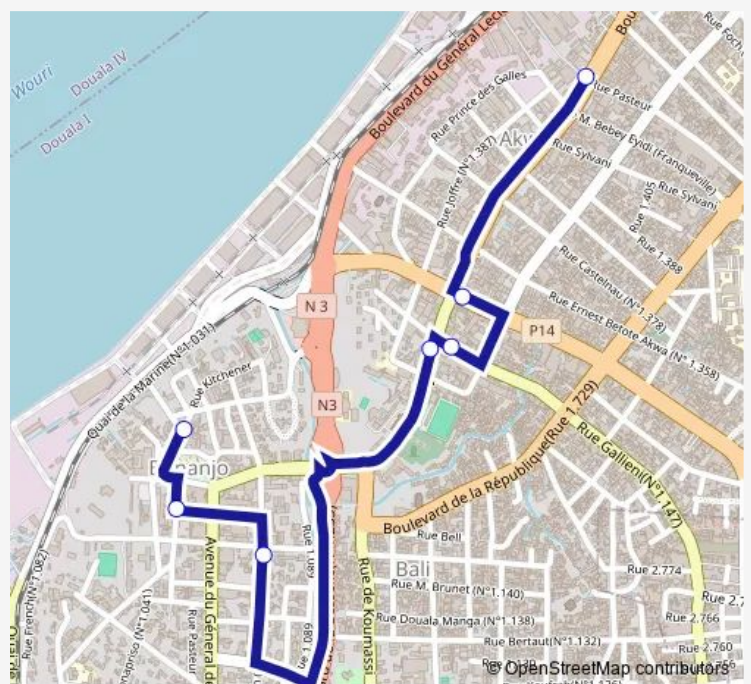

Communal Taxi Service Immeuble Socar to Bonandjo Emi-immigration

[Go to website](#)

Direction

Immeuble Tecno Akwa — Guichet Unique Bonanjo

7 stops

[Open route schedule](#)

Immeuble Tecno Akwa

Soudanaise Akwa

Soudanaise Akwa, Rue Gallieni

Carrfour Hotel la Falaise

Immeuble Air France Bonandjo

Poste Centrale de Bonanjo

Guichet Unique Bonanjo

Route schedule

Immeuble Tecno Akwa — Guichet Unique Bonanjo

Monday	11:23
Tuesday	11:23
Wednesday	11:23
Thursday	11:23
Friday	11:23
Saturday	11:23
Sunday	11:23

Route info

Direction: Immeuble Tecno Akwa

Stops: 7

Trip Duration: 0 hour 13 min

Immeuble Socar to Bonandjo Emi-immigration

Communal Taxi Service time schedules and route maps are available in an offline PDF at busmaps.com. Use the busmaps.com website to see live bus times, train schedule or subway schedule, and step-by-step directions for all public transit in Douala