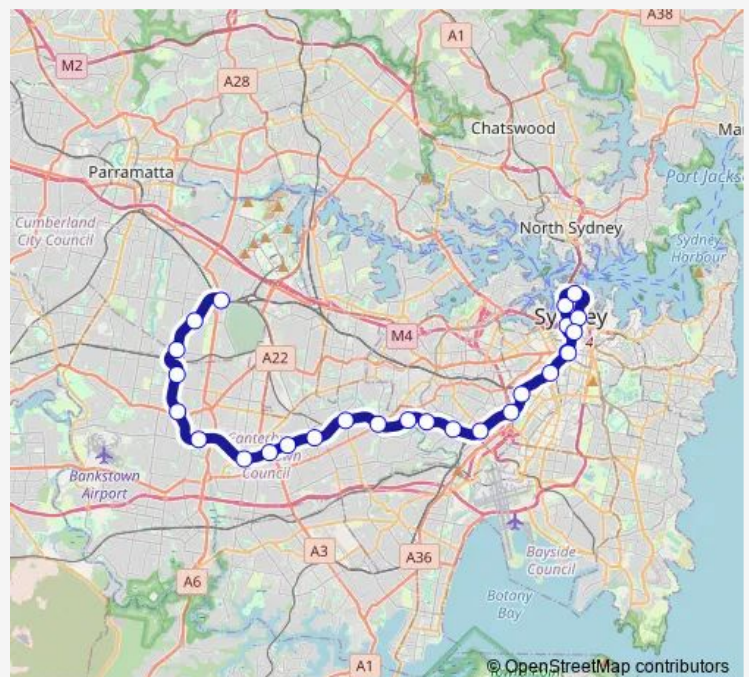

Thursday —

Friday —

Saturday 06:20-09:50

Sunday —

Route info

Direction: Central Station, Platform 10

Stops: 12

Trip Duration: 1 hour 3 min