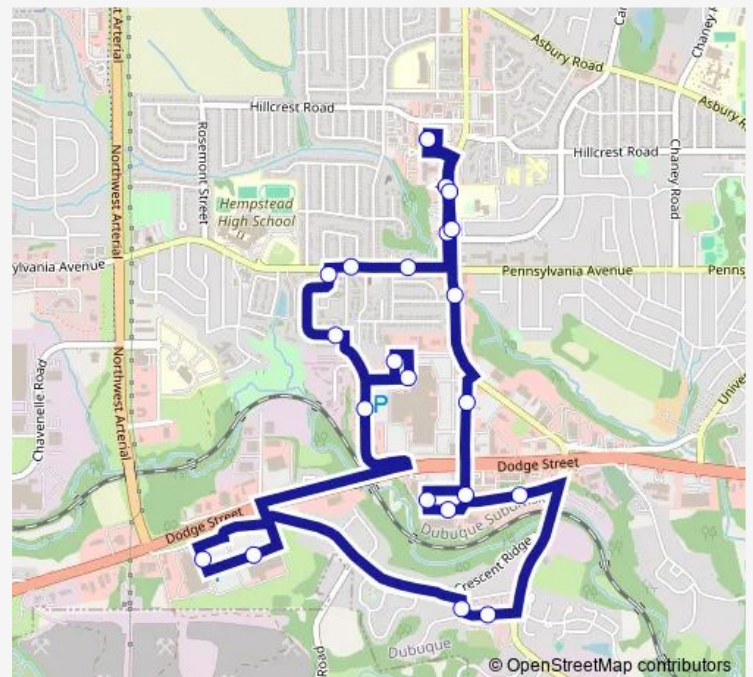

Monday 07:00-18:00

Tuesday 07:00-18:00

Wednesday 07:00-18:00

Thursday 07:00-18:00

Friday 07:00-18:00

Saturday —

Sunday —

Route info

Direction:

Stops: 0

Trip Duration: — min

■ PPL — Purple Weekday

Direction

JFK Circle Transfer — JFK Circle Transfer

23 stops

[Open route schedule](#)

JFK Circle Transfer

JFK Rd at Mcdonalds

JFK Rd at Arby's

Pennsylvania Ave and Hamblin Ct

Pennsylvania Ave and Richie Dr

Wingate Dr and Pennsylvania Ave

Wingate Dr at Diamond Apts

Kennedy Mall at West Entrance

Target

Wacker Dr and Center Grove Dr

Wacker Dr at Wendy's

JFK Rd at Jimmy Johns

JFK Rd and Carter Rd

JFK Rd at Hoover School

JFK Circle Transfer

Route schedule