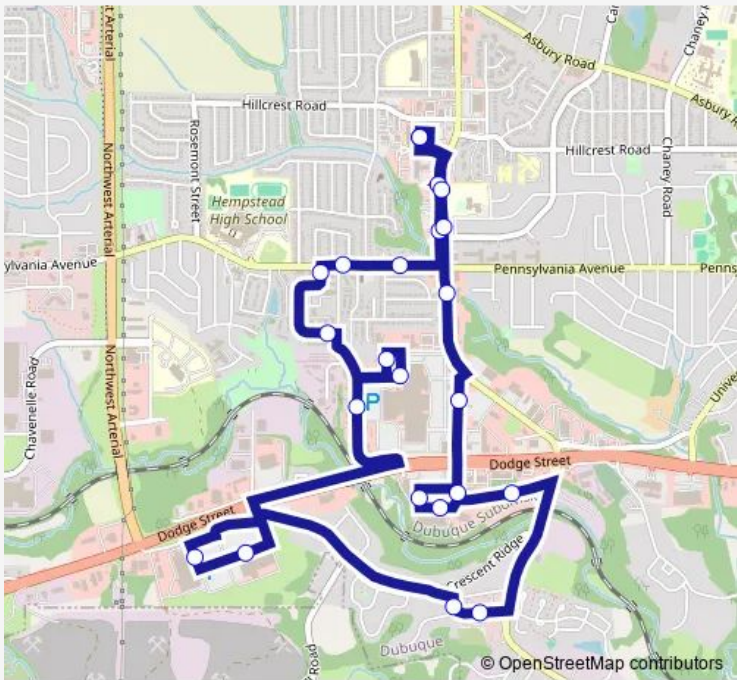

**Direction**  
 JFK Circle Transfer — JFK Circle Transfer  
 21 stops  
[Open route schedule](#)

- JFK Circle Transfer
- JFK Rd at Mcdonalds
- JFK Rd at Arby's
- Pennsylvania Ave and Hamblin Ct
- Pennsylvania Ave and Richie Dr
- Wingate Dr and Pennsylvania Ave
- Wingate Dr at Diamond Apts
- Kennedy Mall at West Entrance
- Phoenix Theatres
- Century Dr at Happy Joe's
- Hobby Lobby
- Walmart
- Lowe's
- Hyvee on Dodge St
- Target
- Wacker Dr and Center Grove Dr
- Wacker Dr at Wendy's
- JFK Rd at Jimmy Johns
- JFK Rd and Carter Rd
- JFK Rd at Hoover School
- JFK Circle Transfer

Route schedule  
 JFK Circle Transfer — JFK Circle Transfer

Monday	07:00-18:00
Tuesday	07:00-18:00
Wednesday	07:00-18:00
Thursday	07:00-18:00
Friday	07:00-18:00
Saturday	—
Sunday	—

Route info  
 Direction: JFK Circle Transfer  
 Stops: 21  
 Trip Duration: 0 hour 27 min

**Route info**

Direction:

Stops: 0

Trip Duration: — min

Ppl Bus time schedules and route maps are available in an offline PDF at busmaps.com. Use the busmaps.com website to see live bus times, train schedule or subway schedule, and step-by-step directions for all public transit in Dubuque

The schedule is provided in the local timezone. Times with "(+1)" indicate departures on the next day.

PDF file created on 2025-02-26

2024 BusMaps.com - All Rights Reserved