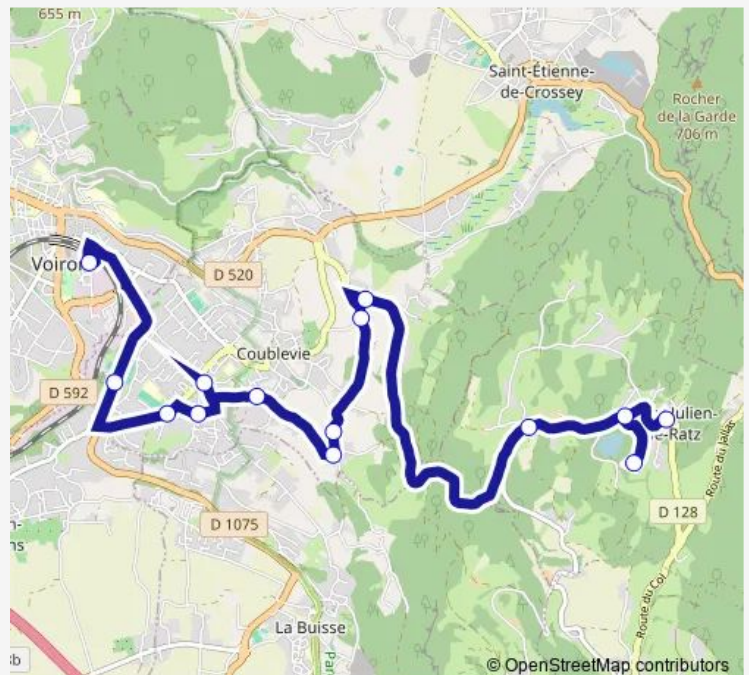

La Sure en Chartreuse, LE Garrel

La Sure en Chartreuse, Centre Pneumologie

La Sure en Chartreuse, Lac

La Sure en Chartreuse, Village

Route schedule

Voiron, Gare SUD 17 — La Sure en Chartreuse, Village

Monday 11:45-17:40

Tuesday 11:45-17:40

Wednesday 11:45-17:40

Thursday 11:45-17:40

Friday 11:45-17:40

Saturday 11:45-17:40

Sunday —

Route info

Direction: Voiron, Gare SUD 17

Stops: 14

Trip Duration: 0 hour 25 min

Direction

La Sure en Chartreuse, Village — Voiron, Gare SUD 17

14 stops

[Open route schedule](#)

La Sure en Chartreuse, Village

La Sure en Chartreuse, Lac

Wednesday 09:00-13:45

Thursday 09:00-13:45

Friday 09:00-13:45

Saturday 09:00-13:45

Sunday —

Route info

Direction: La Sure en Chartreuse, Village

Stops: 14