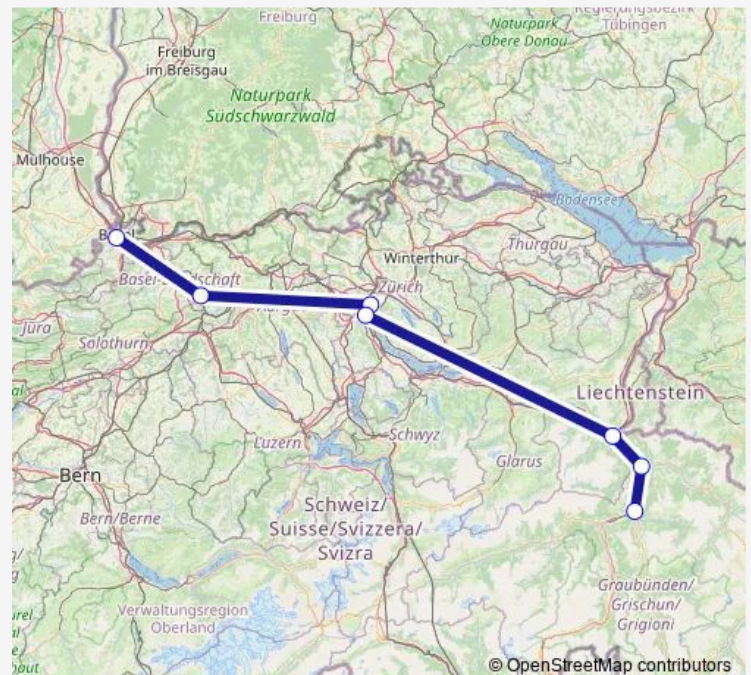

### Route schedule

Basel Sbb — Chur

Monday	—
Tuesday	—
Wednesday	—
Thursday	—
Friday	—
Saturday	09:06
Sunday	—

### Route info

Direction: Basel Sbb

Stops: 7

Trip Duration: 2 hour 16 min

Ice — ICE 271