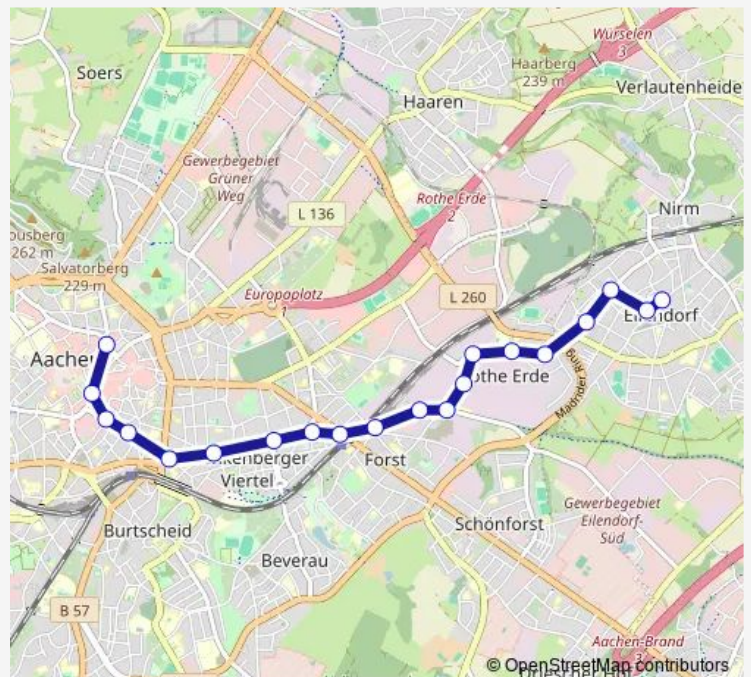

### Direction

Aachen, Bushof — Aachen, Eilendorf Rathaus

20 stops

[Open route schedule](#)

Aachen, Bushof

Aachen, Eisenbrunnen

Aachen, Theater

Aachen, Wallstraße

Aachen, Philips

Aachen, Continental

Aachen, Barbarakirche

Aachen, Fringsgraben

Aachen, Eilendorf Josefstraße

Aachen, Eilendorf Kaiserstraße

Aachen, Eilendorf St. Severin

Aachen, Eilendorf Rathaus

### Route schedule

Aachen, Bushof — Aachen, Eilendorf Rathaus

Monday 15:56

Tuesday 13:25-15:56

Wednesday 15:56

Thursday 15:56

Friday 13:25-15:56

Saturday —

### Route info

Direction: Aachen, Bushof

Stops: 20

Trip Duration: 0 hour 25 min

7v Metro time schedules and route maps are available in an offline PDF at [busmaps.com](https://busmaps.com). Use the [busmaps.com](https://busmaps.com) website to see live bus times, train schedule or subway schedule, and step-by-step directions for all public transit in Aachen