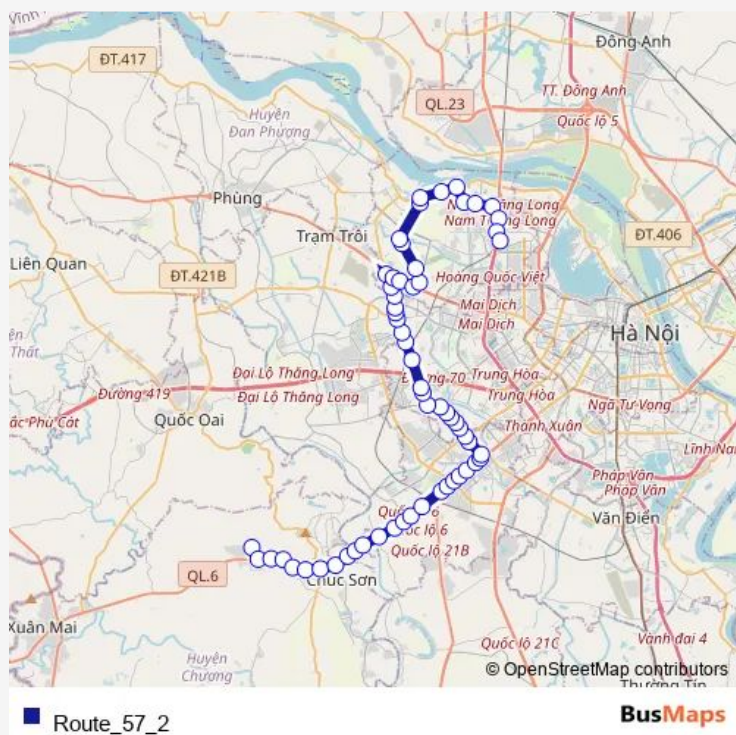

### Route schedule

STOP\_57\_1\_S59 — STOP\_56A\_2\_S29

Monday 06:30-20:05

Tuesday 06:30-20:05

Wednesday 06:30-20:05

Thursday 06:30-20:05

Friday 06:30-20:05

Saturday 06:30-20:05

### Route info

Direction: STOP\_57\_1\_S59

Stops: 60

Trip Duration: 1 hour 47 min

STOP\_57\_2\_S22

STOP\_57\_2\_S23

Stop\_22c\_1\_S20

Stop\_22c\_1\_S21