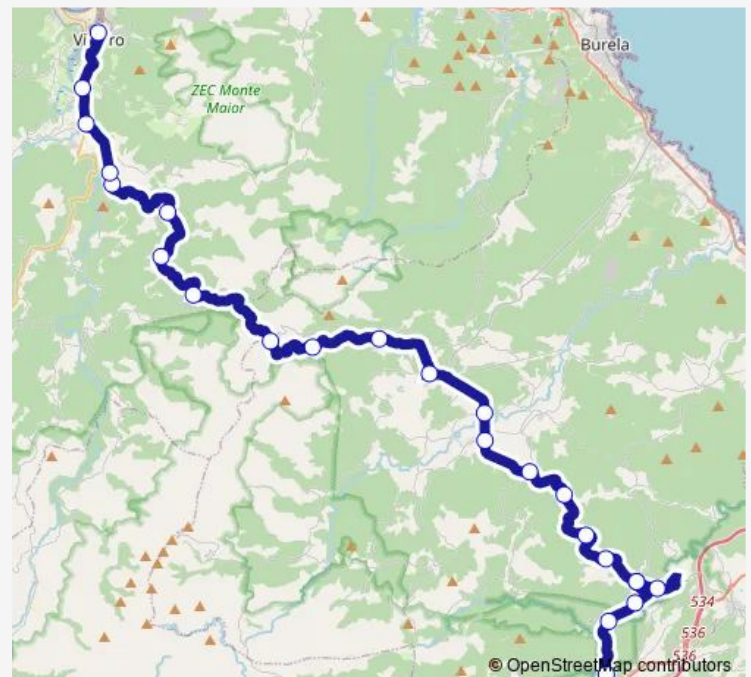

Thursday 16:45

Friday —

Saturday —

Sunday —

Route info

Direction: Mondoñedo E.A.

Stops: 26

Trip Duration: 1 hour 15 min

26 stops

[Open route schedule](#)

Viveiro E.A.

Magazos

Landrove

Chaos

Chavín

Boimente

—

Sunday

—

Route info

Direction: Viveiro E.A.

Stops: 26

Trip Duration: 1 hour 15 min

Mondoñedo E.A.