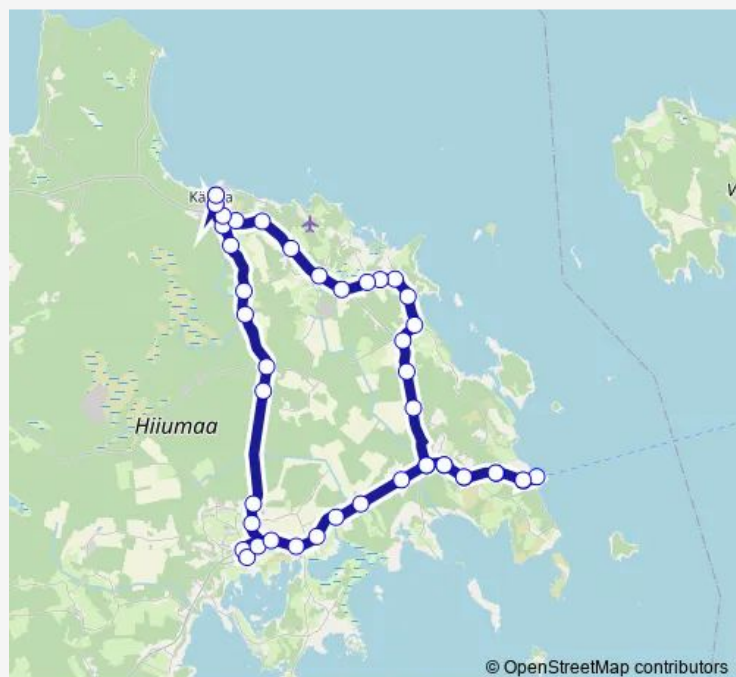

### Route schedule

Kärkla bussijaam — Kärkla bussijaam

Monday 05:40

Tuesday 05:40

Wednesday 05:40

Thursday 05:40

Friday 05:40

Saturday —

### Route info

Direction: Kärkla bussijaam

Stops: 46

Trip Duration: 1 hour 59 min

© OpenStreetMap contributors

Aruküla

Pihla

Heltermaa klubi