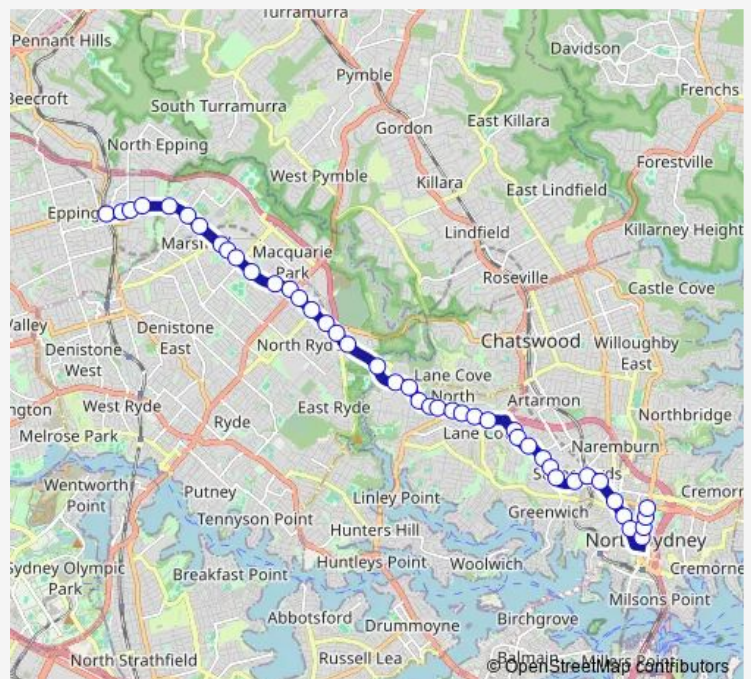

Epping Rd At Rivett Rd

Epping Rd At Mowbray Rd

Epping Rd Before Cumberland Av

Epping Rd Opp Sam Johnson Way

Route schedule

Epping Station, Cambridge St, Stand A — Miller St Before Falcon St

Monday 07:30

Tuesday 07:30

Wednesday 07:30

Thursday 07:30

Friday 07:30

Saturday —

Sunday —

Route info

Direction: Epping Station, Cambridge St, Stand A

Stops: 44

Trip Duration: 0 hour 52 min

647w — Epping Station to North Sydney Boys High

Epping Rd Before Johnston Cres

Epping Rd After Fraser St

Tantallon Oval, Epping Rd

Epping Rd At Wingadee St

Epping Rd After Centennial Av