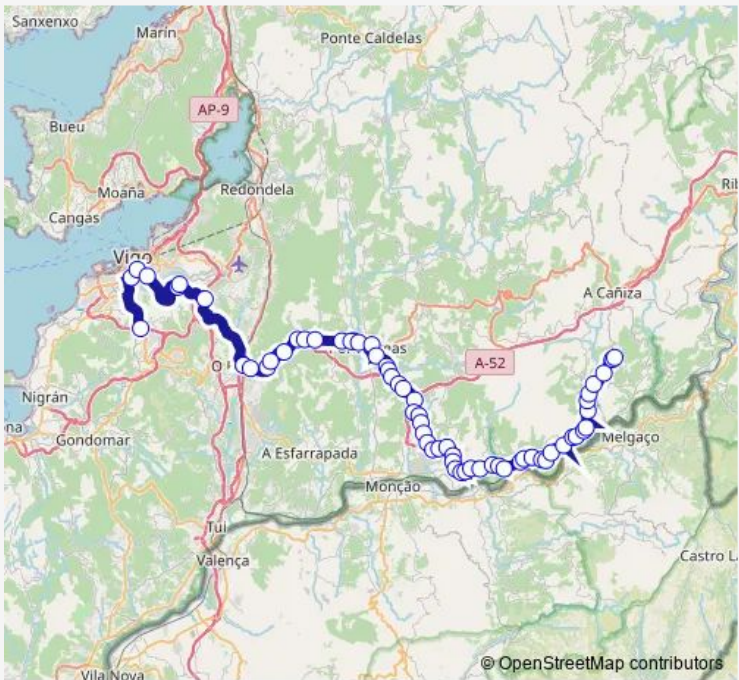

Bus XG888063 Valeixe-Hospital Álvaro Cunqueiro

[Go to website](#)

Direction
 Hospital Álvaro Cunqueiro — Valeixe
 63 stops
[Open route schedule](#)

- Hospital Álvaro Cunqueiro
- Povisa
- Vigo (Plaza de España)
- Vigo (Avd.Madrid)
- Meixoeiro (Hospital)
- Meixoeiro (Instituto)
- Puxeiros
- Ponte Galo (Avda.De Galic
- Institutos-Porriño
- Cans Rotonda
- Cans
- Alto Confurco
- Xinzo Alto Confurco
- Xinzo.Bar Estrella
- Rocha Xinzo
- Arnosó
- Areas Iglesia
- Alto De Areas
- Capilla Remedios
- Pontearreas E.A.
- Alto A Gloria

Route schedule
 Hospital Álvaro Cunqueiro — Valeixe

Monday	13:15
Tuesday	13:15
Wednesday	13:15
Thursday	—
Friday	13:15
Saturday	—
Sunday	—

Route info
 Direction: Hospital Álvaro Cunqueiro
 Stops: 63
 Trip Duration: 2 hour 1 min

XG888063 — Valeixe-Hospital Álvaro Cunqueiro **BusMaps**

S.Mateo Manga

San Mateo

San Mateo Capilla

Recta

Lira

Leirado Queimadiña

Leirado

The schedule is provided in the local timezone. Times with "(+1)" indicate departures on the next day.

PDF file created on 2025-01-16

2024 BusMaps.com - All Rights Reserved