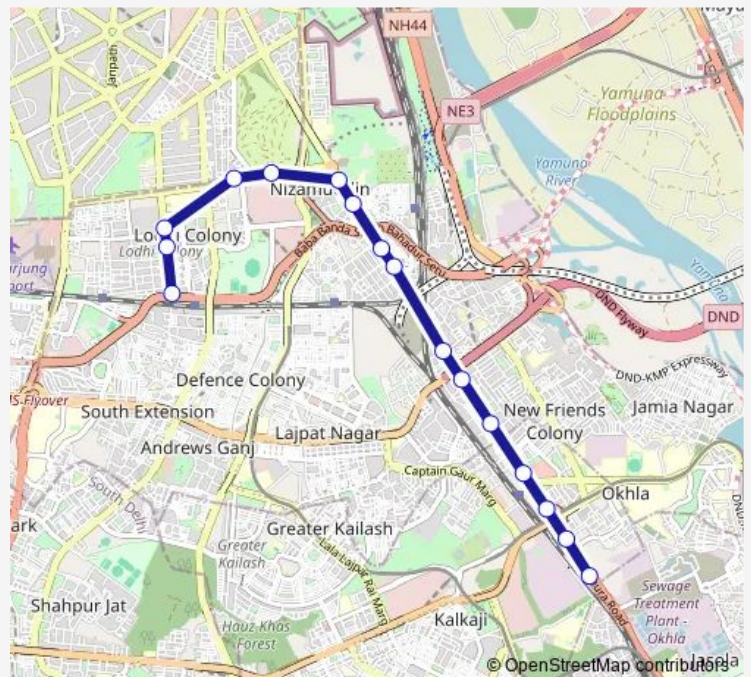

### Direction

Crri — Kushak Nallah Depot

16 stops

[Open route schedule](#)

- Crri
- Sukhdev Vihar Depot
- Kalkaji Xing
- Ishwar Nagar
- New Friends Colony
- Ashram Chowk
- Ashram (Hari Nagar)
- Bhogal
- Bhogal (Jungpura)
- Nizamuddin Extension
- Police Station Nizamuddin (Dargah)
- Ishpat Bhawan
- JLN Stadium (Sunehripulla Depot)
- Lodhi Colony 18-Block
- Lodhi Colony
- Kushak Nallah Depot

### Route schedule

Crri — Kushak Nallah Depot

Monday	12:14-23:50
Tuesday	12:14-23:50
Wednesday	12:14-23:50
Thursday	12:14-23:50
Friday	12:14-23:50
Saturday	12:14-23:50
Sunday	12:14-23:50

### Route info

Direction: Crri

Stops: 16

Trip Duration: 0 hour 33 min

418astldown

BusMaps

418astldown Bus time schedules and route maps are available in an offline PDF at [busmaps.com](https://busmaps.com). Use the [busmaps.com](https://busmaps.com) website to see live bus times, train schedule or subway schedule, and step-by-step directions for all public transit in Defence Colony