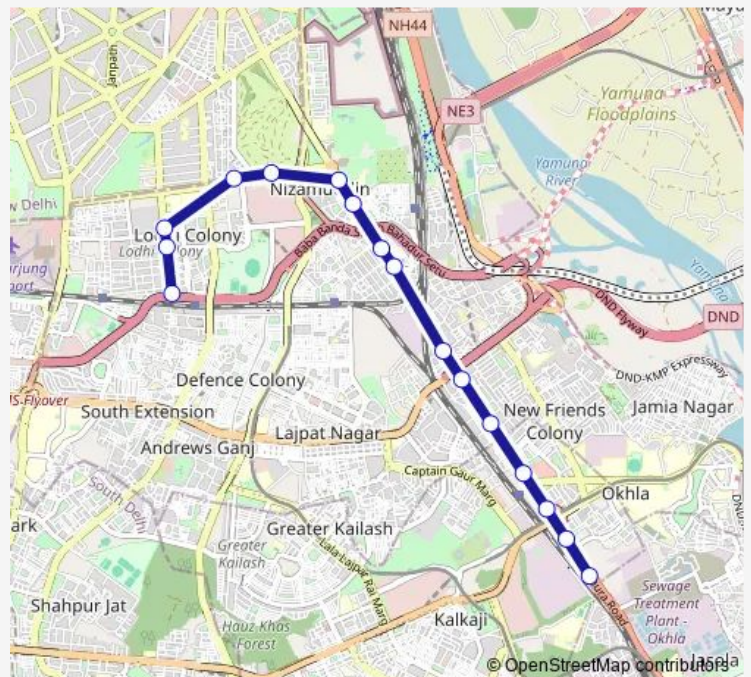

### Direction

Crri — Kushak Nallah Depot

16 stops

[Open route schedule](#)

- Crri
- Sukhdev Vihar Depot
- Kalkaji Xing
- Ishwar Nagar
- New Friends Colony
- Ashram Chowk
- Ashram (Hari Nagar)
- Bhogal
- Bhogal (Jungpura)
- Nizamuddin Extension
- Police Station Nizamuddin (Dargah)
- Ishpat Bhawan
- JLN Stadium (Sunehripulla Depot)
- Lodhi Colony 18-Block
- Lodhi Colony
- Kushak Nallah Depot

### Route schedule

Crri — Kushak Nallah Depot

Monday	12:14-23:50
Tuesday	12:14-23:50
Wednesday	12:14-23:50
Thursday	12:14-23:50
Friday	12:14-23:50
Saturday	12:14-23:50
Sunday	12:14-23:50

### Route info

Direction: Crri

Stops: 16

Trip Duration: 0 hour 33 min

418astldown

418astldown Bus time schedules and route maps are available in an offline PDF at [busmaps.com](https://busmaps.com). Use the [busmaps.com](https://busmaps.com) website to see live bus times, train schedule or subway schedule, and step-by-step directions for all public transit in Defence Colony