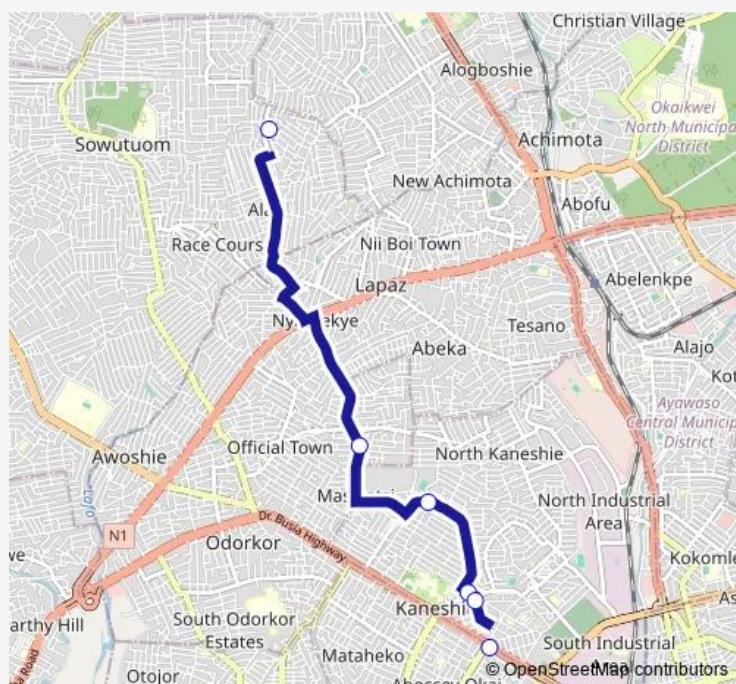

Tuesday 15:31

Wednesday 15:31

Thursday 15:31

Friday 15:31

Saturday 15:31

Sunday 15:31

Route info

Direction: Terminal Tabora Alhaji Station

Stops: 6

Trip Duration: 0 hour 28 min

■ 492B — Tabora Alhaji Station to Kaneshie Mkt Cmplx

492B Bus time schedules and route maps are available in an offline PDF at busmaps.com. Use the busmaps.com website to see live bus times, train schedule or subway schedule, and step-by-step directions for all public transit in Accra