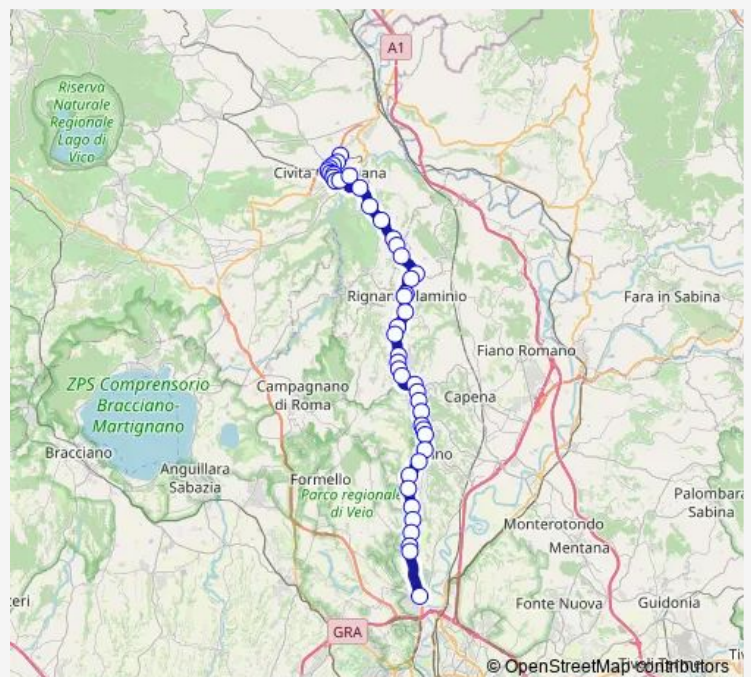

Route schedule

Civita | Via Terni Via Palombara # f2358 — Roma | Stazione Prima Porta # f2362

Monday 05:25

Tuesday 05:25

Wednesday 05:25

Thursday 05:25

Friday 05:25

Saturday —

Sunday —

Route info

Direction: Civita | Via Terni Via Palombara # f2358

Stops: 45

Trip Duration: 1 hour 0 min

Civita Castellana - Prima Porta # Cc090a

Rignano | Via Flaminia Via Vallelunga # f2216

Rignano | Via Flaminia Via Colonnelle # f2217