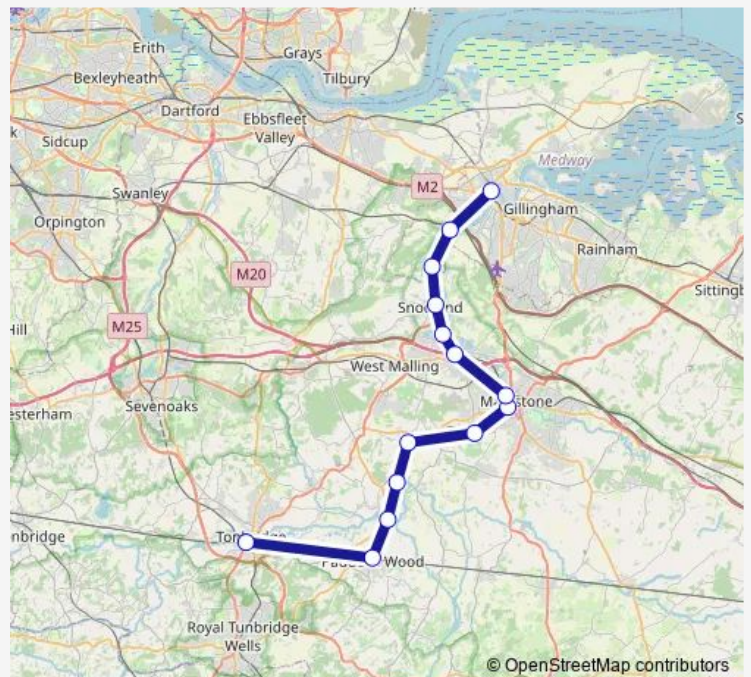

### Route schedule

Tonbridge — Strood

Monday 05:09-22:34

Tuesday 05:09-22:34

Wednesday 05:09-22:34

Thursday 05:09-22:34

Friday 05:09-22:34

Saturday 06:04-22:04

### Route info

Direction: Tonbridge

Stops: 14

Trip Duration: 0 hour 52 min

■ Se:Ton->Soo — SE train service from TON to Soo

Se:Ton->Soo Rail time schedules and route maps are available in an offline PDF at [busmaps.com](https://busmaps.com). Use the [busmaps.com](https://busmaps.com) website to see live bus times, train schedule or subway schedule, and step-by-step directions for all public transit in Maidstone