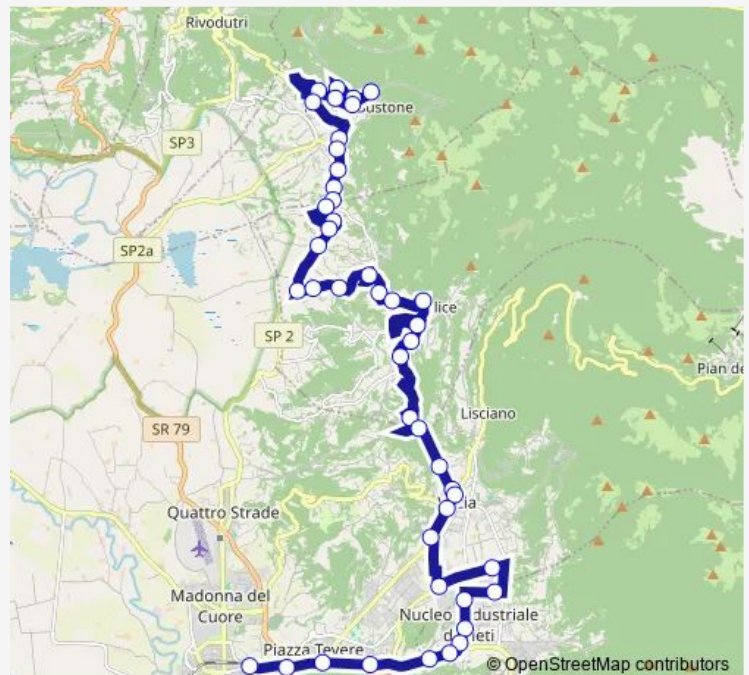

### Route schedule

POGGIO BUSTONE | Piazza Missioni Francescane # f9196 — Rieti | Stazione FS Ist. Superiore Principessa di Napoli # f1070

Monday	05:10
Tuesday	05:10
Wednesday	05:10
Thursday	05:10
Friday	05:10
Saturday	05:10
Sunday	—

### Route info

Direction: POGGIO BUSTONE | Piazza Missioni Francescane # f9196

Stops: 45

Trip Duration: 0 hour 50 min

■ Poggio Bustone - Rieti # Ri44d

CANTALICE | Via Dante Via Pellico # f9484

CANTALICE | Via Dante Via Manin # f9485