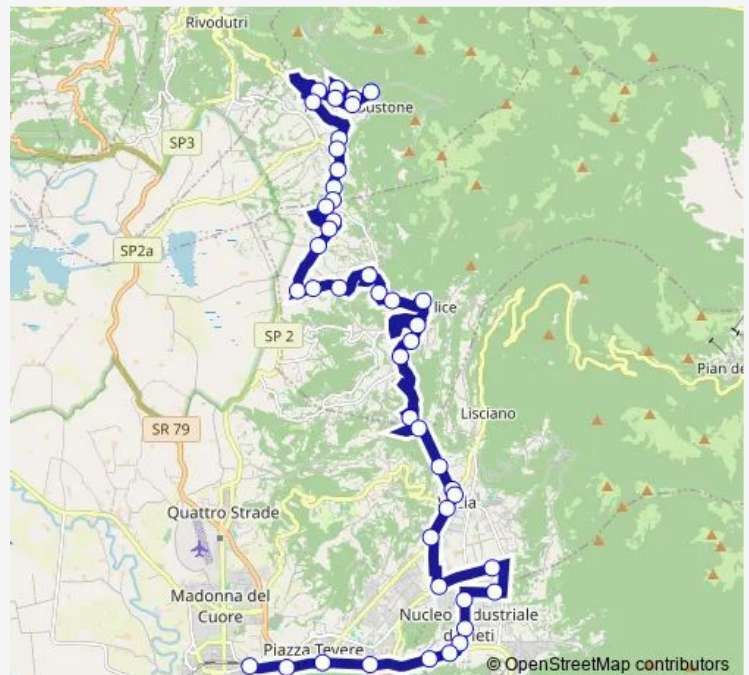

Cantalice | Fantauzzi # f9665

Cantalice | Campo Pianelle # f9652

Cantalice | Butrio # f9653

Cantalice | Via Collemare Via Metteotti # f9483

Route schedule

Poggio Bustone | Piazza Missioni Francescane # f9196 — Rieti | Stazione FS Ist. Superiore Principessa di Napoli # f1070

Monday	05:10
Tuesday	05:10
Wednesday	05:10
Thursday	05:10
Friday	05:10
Saturday	05:10
Sunday	—

Route info

Direction: Poggio Bustone | Piazza Missioni Francescane # f9196

Stops: 45

Trip Duration: 0 hour 50 min