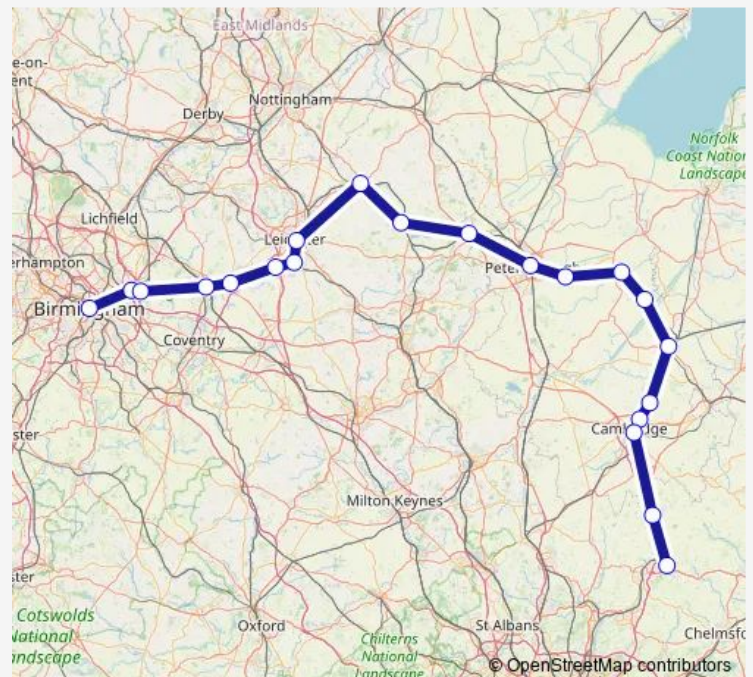

Stamford

Peterborough

Whittlesea

March

Manea

Ely

Waterbeach

Cambridge North

Cambridge

Audley End

Stansted Airport

Route schedule

Birmingham New Street — Stansted Airport

Monday 05:19-19:22

Tuesday 05:19-19:22

Wednesday 05:19-19:22

Thursday 05:19-19:22

Friday 05:19-19:22

Saturday 05:22-19:22

Sunday 11:22-19:22

Route info

Direction: Birmingham New Street

Stops: 21

Trip Duration: 3 hour 23 min