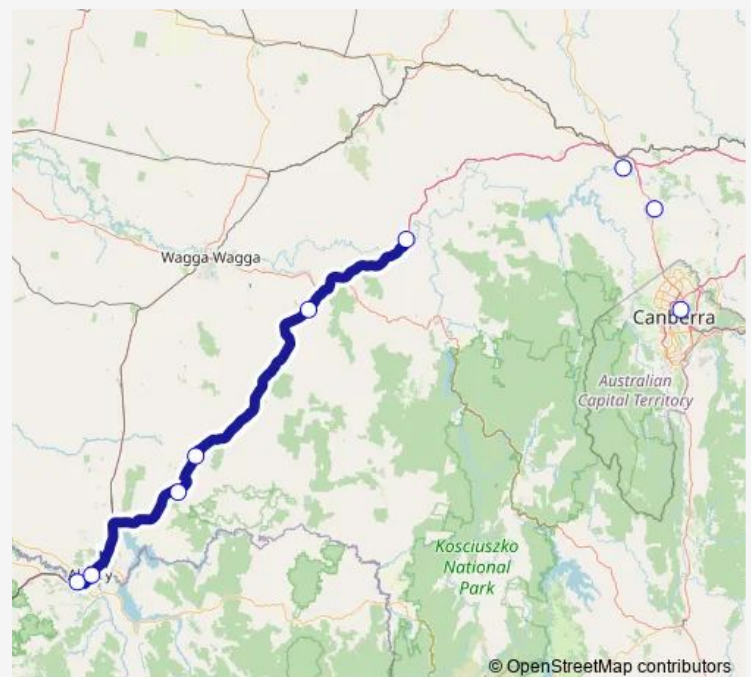

Monday 10:45

Tuesday 10:45

Wednesday 10:45

Thursday 10:45

Friday 10:45

Saturday 10:45

Sunday 10:45

Route info

Direction: Wodonga Station/Moloney Dr (Wodonga)

Stops: 9

Trip Duration: 4 hour 35 min

Canberra - Melbourne Via Albury

BusMaps

Direction

Jolimont Centre/Northbourne Ave (Canberra (ACT)) —
Wodonga Station/Moloney Dr (Wodonga)

Stops: 9

Trip Duration: 4 hour 35 min

Direction

Jolimont Centre/Northbourne Ave (Canberra (ACT)) —
Wodonga Station/Moloney Dr (Wodonga)

9 stops

[Open route schedule](#)

Jolimont Centre/Northbourne Ave (Canberra (ACT))

Direction: Jolimont Centre/Northbourne Ave (Canberra
(ACT))

Stops: 9

Trip Duration: 4 hour 35 min

Direction

Wodonga Station/Moloney Dr (Wodonga) — Jolimont Centre/Northbourne Ave (Canberra (ACT))

9 stops

[Open route schedule](#)