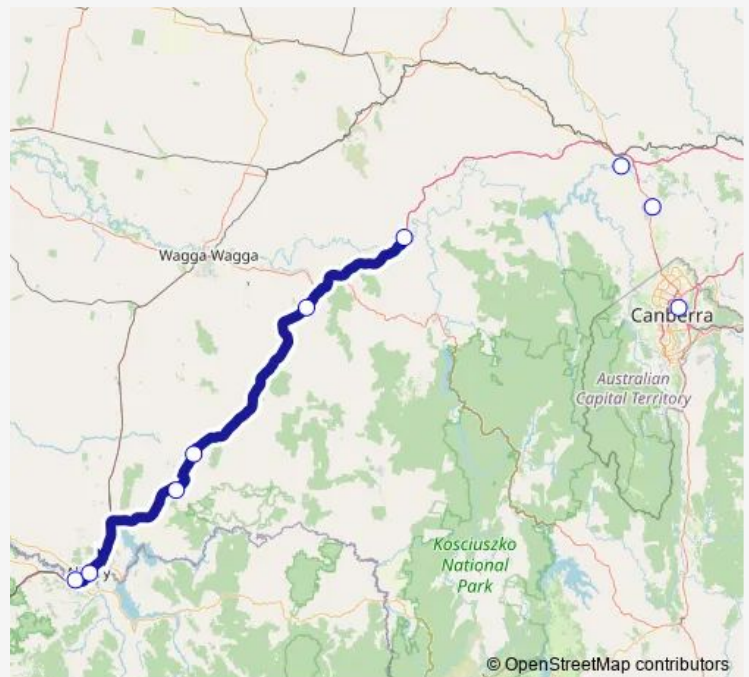

**Route schedule**

Wodonga Station/Moloney Dr (Wodonga) — Jolimont Centre/Northbourne Ave (Canberra (ACT))

Monday	10:45-11:08
Tuesday	10:45
Wednesday	10:45
Thursday	10:45
Friday	10:45
Saturday	10:45-10:55
Sunday	10:45

**Route info**

Direction: Wodonga Station/Moloney Dr (Wodonga)

Stops: 9

Trip Duration: 4 hour 35 min

## Direction

Jolimont Centre/Northbourne Ave (Canberra (ACT)) —  
Wodonga Station/Moloney Dr (Wodonga)

9 stops

[Open route schedule](#)

Jolimont Centre/Northbourne Ave (Canberra (ACT))

Murrumbateman Hotel/Barton Hwy (Murrumbateman  
(NSW))

## Route info

Direction: Wodonga Station/Moloney Dr (Wodonga)

Stops: 9

Trip Duration: 4 hour 35 min

Bus time schedules and route maps are available in an offline PDF at [busmaps.com](#). Use the [busmaps.com](#) website to see live bus times, train schedule or subway schedule, and step-by-step directions for all public transit in Holbrook