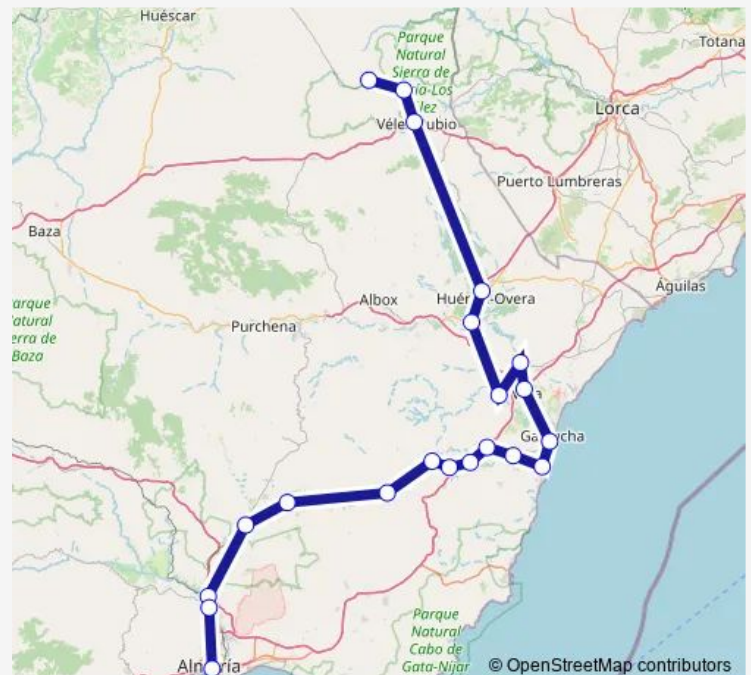

### Route schedule

Maria — Almeria

Monday —

Tuesday —

Wednesday —

Thursday —

Friday —

Saturday —

### Route info

Direction: Maria

Stops: 7

Trip Duration: 2 hour 30 min

## Direction

Maria — Almeria

21 stops

[Open route schedule](#)

Maria

Velez Blanco

Velez Rubio

Huerca Overa

## Route schedule

Maria — Almeria

Monday 06:00

Tuesday 06:00

Wednesday 06:00

Thursday 06:00

Friday 06:00

Saturday 06:00-15:00