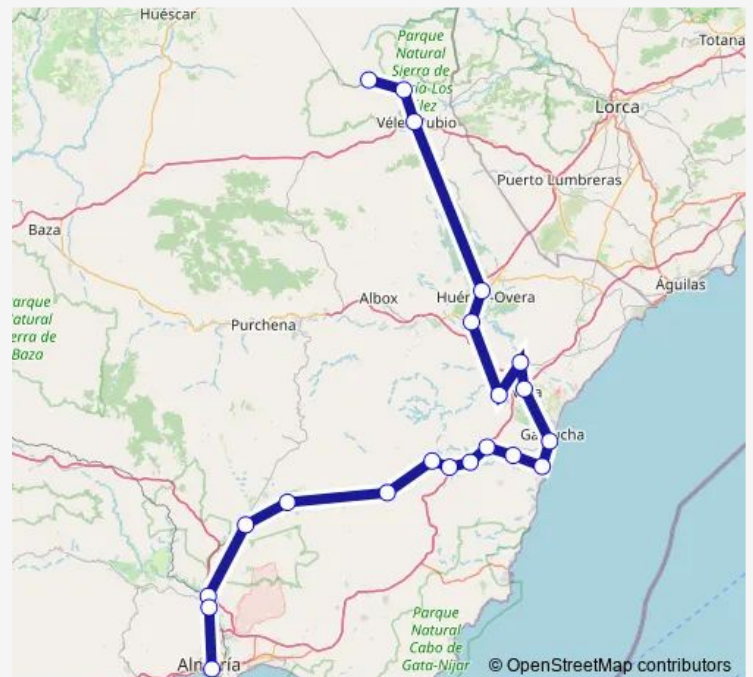

Tuesday —

Wednesday —

Thursday —

Friday —

Saturday —

Sunday 18:30

Route info

Direction: Maria

Stops: 7

Trip Duration: 2 hour 30 min

■ ALSA - Maria-Alme — Maria-Almeria

Direction

Maria — Almeria

21 stops

[Open route schedule](#)

Maria

Tabernas

Rioja

Benahadux

Almeria

Route schedule

Maria — Almeria

Monday 06:00

Tuesday 06:00

Wednesday 06:00

Thursday 06:00

Friday 06:00

Saturday 06:00-15:00

Sunday —

Route info

Direction: Maria

Stops: 21