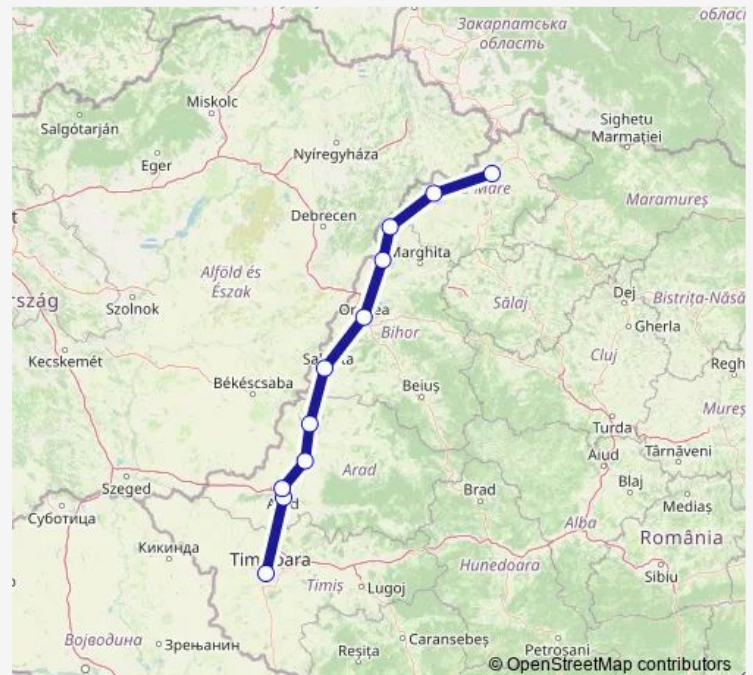

Rail IR: Timișoara Nord - Satu Mare  
- Aradu Nou - Arad - Sântana - Chișineu Criș - Salonta -  
Oradea - Săcuieni Bihor - Valea lui Mihai - Carei - Satu Mare

[Go to website](#)

Chișineu Criș

Salonta

Oradea

Săcuieni Bihor

Valea lui Mihai

Carei

Satu Mare

## Route schedule

Timișoara Nord — Satu Mare

Monday	—
Tuesday	15:43
Wednesday	15:43
Thursday	15:43
Friday	15:43
Saturday	—
Sunday	—

## Route info

Direction: Timișoara Nord

Stops: 11

Trip Duration: 6 hour 15 min

IR: Timișoara Nord - Satu Mare Rail time schedules and route maps are available in an offline PDF at [busmaps.com](https://busmaps.com). Use the [busmaps.com](https://busmaps.com) website to see live bus times, train schedule or subway schedule, and step-by-step directions for all public transit in Arad