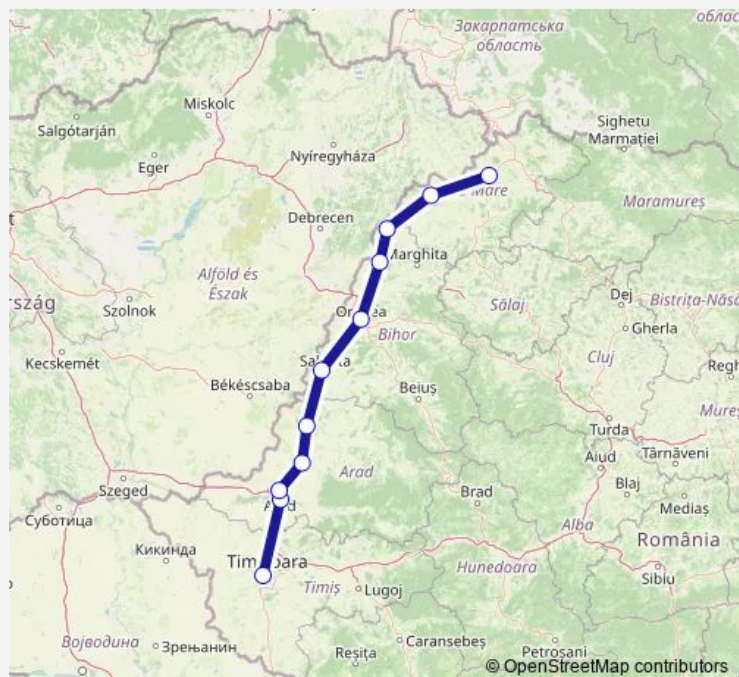

Rail IR: Timișoara Nord - Satu Mare
- Aradu Nou - Arad - Sântana - Chișineu Criș - Salonta -
Oradea - Săcuieni Bihor - Valea lui Mihai - Carei - Satu Mare

[Go to website](#)

Direction

Timișoara Nord — Satu Mare

11 stops

[Open route schedule](#)

Timișoara Nord

Aradu Nou

Arad

Sântana

Chișineu Criș

Salonta

Tuesday 15:43

Wednesday 15:43

Thursday 15:43

Friday 15:43

Saturday —

Sunday —

Route info

Direction: Timișoara Nord

Stops: 11

Trip Duration: 6 hour 15 min

IR: Timișoara Nord - Satu Mare Rail time schedules and route maps are available in an offline PDF at busmaps.com. Use the busmaps.com website to see live bus times, train schedule or subway schedule, and step-by-step directions for all public transit in Arad