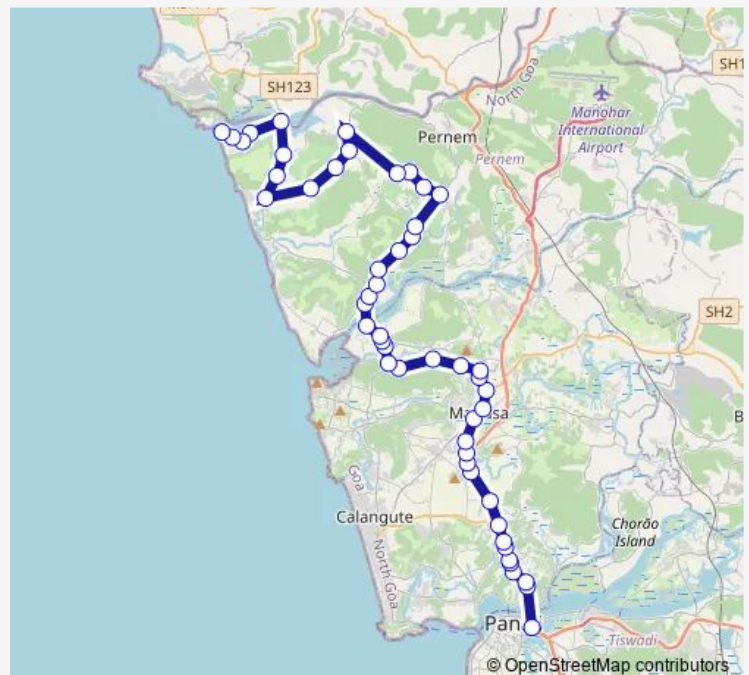

Bus PRV107 Panaji - Keri

[Go to website](#)

Direction

Panaji KTC Bus Stand — Keri, Pernem

50 stops

[Open route schedule](#)

Panaji KTC Bus Stand

Sai Service

Pundalik Nagar

Teen Building

Training College

Mall De Goa

Gulyakade

Porvorim Copel

Vadakade

Porvorim Tisk

Guirim Cross

Posrare

Green Park Junction

Guirim Copel

Mapusa KTC Bus Stand

Mapusa Court

Dhuler

Xelpem Duler

Kucheli

Soares Wado

Marna

Route schedule

Panaji KTC Bus Stand — Keri, Pernem

Monday 11:30-18:35

Tuesday 11:30-18:35

Wednesday 11:30-18:35

Thursday 11:30-18:35

Friday 11:30-18:35

Saturday 11:30-18:35

Sunday 11:30-18:35

Route info

Direction: Panaji KTC Bus Stand

Stops: 50

Trip Duration: 1 hour 25 min

■ PRV107 — Panaji - Keri