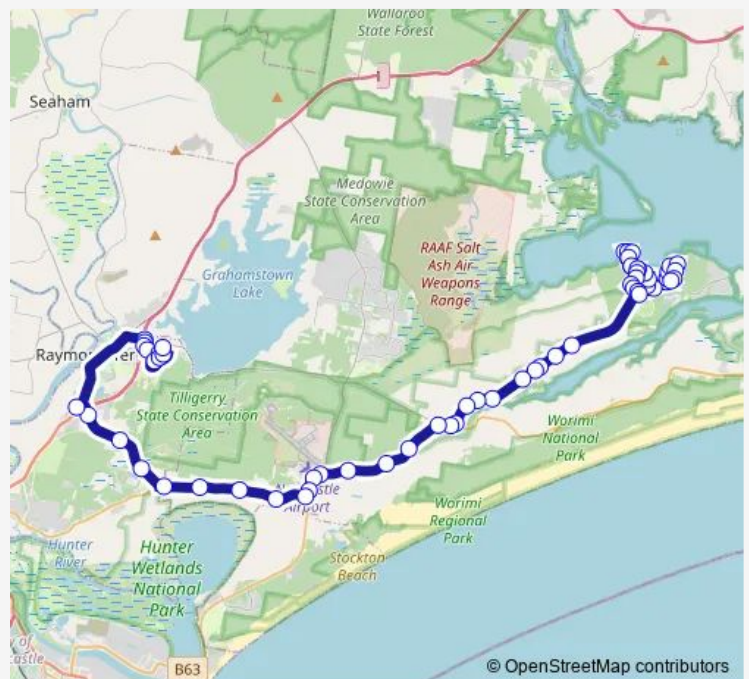

President Wilson Walk Opp Tilligerry Shopping Plaza

President Wilson Walk Before Rigney Rd

Diggers Dr Before King Albert Av

Peace Pde At President Poincare Pde

Tanilba Av After Peace Pde

Tanilba Av Opp Swan St

Admiralty Av At Caswell Cres

Tanilba House, Caswell Cres

Caswell Cres At Admiralty Av

Swan Park, Tanilba Av

Tanilba Av Before Peace Pde

Route schedule

Fairlands Rd At Pershing Pl — Grahamstown Public School, Hastings Dr

Monday 07:47

Tuesday 07:47

Wednesday 07:47

Thursday 07:47

Friday 07:47

Saturday —

Sunday —

Route info

Direction: Fairlands Rd At Pershing Pl

Stops: 64

Trip Duration: 1 hour 6 min

Peace Pde Opp President Poincare Pde
President Poincare Pde At King Albert Av
President Poincare Pde Before Clemenceau Cres
Clemenceau Cres Opp Navy Nook
Poilus Pde At President Poincare Pde
Poilus Pde Opp Tilligerry Trk
Lemon Tree Passage Rd Opp Poilus Pde
Lemon Tree Passage Rd Opp Oyster Cove Rd
Lemon Tree Passage Rd Opp 551
Lemon Tree Passage Rd At Brownes Rd
442 Lemon Tree Passage Rd
378 Lemon Tree Passage Rd
Lemon Tree Passage Rd Opp Rookes Rd
Lemon Tree Passage Rd Opp 157
Lemon Tree Passage Rd Opp Michael Dr
Lemon Tree Passage Rd Before Nelson Bay Rd
Nelson Bay Rd After Oakvale Dr
Nelson Bay Rd Opp Salt Ash Av
2396 Nelson Bay Rd
2318 Nelson Bay Rd
Nelson Bay Rd Opp Banksia Grove Village
Nelson Bay Rd Opp Medowie Rd
Nelson Bay Rd Opp Slades Rd
Nelson Bay Rd Before Lavis Lane
Cabbage Tree Rd Opp St Saviour's Anglican Church
Windjana Park, Cabbage Tree Rd
Cabbage Tree Rd Opp 306
Cabbage Tree Rd Before Barrie Cl
Cabbage Tree Rd Opp Masonite Rd