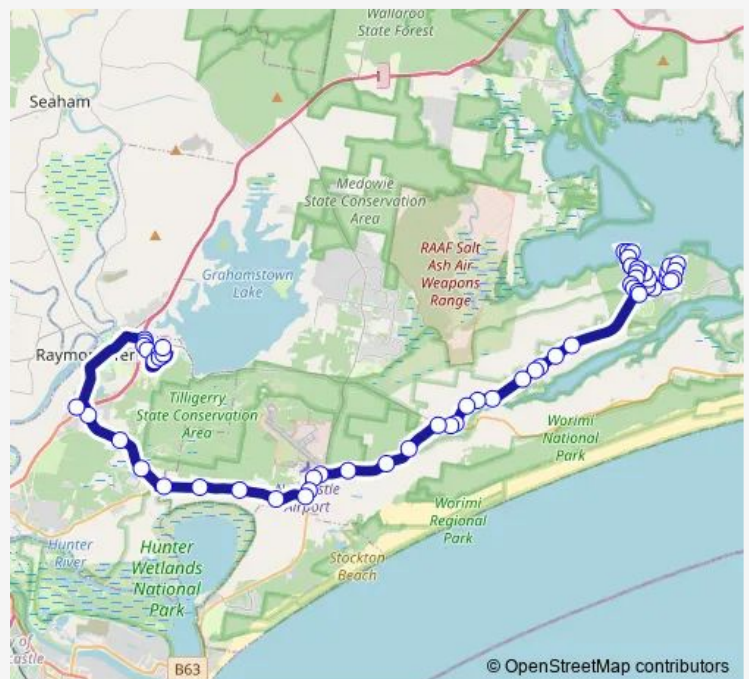

Wychewood Av At Tanilba Rd

Wychewood Av Opp Essendene Gdns

Wychewood Av Opp Wren Lane

Strathmore Rd Opp Stephens St

Tilligerry RSL Club, Lemon Tree Passage Rd

President Wilson Walk Opp Tilligerry Shopping Plaza

### Route schedule

Fairlands Rd At Pershing Pl — Grahamstown Public School, Hastings Dr

Monday 07:47

Tuesday 07:47

Wednesday 07:47

Thursday 07:47

Friday 07:47

Saturday —

### Route info

Direction: Fairlands Rd At Pershing Pl

Stops: 64

Trip Duration: 1 hour 6 min

Peace Pde Opp President Poincare Pde  
President Poincare Pde At King Albert Av  
President Poincare Pde Before Clemenceau Cres  
Clemenceau Cres Opp Navy Nook  
Poilus Pde At President Poincare Pde  
Poilus Pde Opp Tilligerry Trk  
Lemon Tree Passage Rd Opp Poilus Pde  
Lemon Tree Passage Rd Opp Oyster Cove Rd  
Lemon Tree Passage Rd Opp 551  
Lemon Tree Passage Rd At Brownes Rd  
442 Lemon Tree Passage Rd  
378 Lemon Tree Passage Rd  
Lemon Tree Passage Rd Opp Rookes Rd  
Lemon Tree Passage Rd Opp 157  
Lemon Tree Passage Rd Opp Michael Dr  
Lemon Tree Passage Rd Before Nelson Bay Rd  
Nelson Bay Rd After Oakvale Dr  
Nelson Bay Rd Opp Salt Ash Av  
2396 Nelson Bay Rd  
2318 Nelson Bay Rd  
Nelson Bay Rd Opp Banksia Grove Village  
Nelson Bay Rd Opp Medowie Rd  
Nelson Bay Rd Opp Slades Rd  
Nelson Bay Rd Before Lavis Lane  
Cabbage Tree Rd Opp St Saviour's Anglican Church  
Windjana Park, Cabbage Tree Rd  
Cabbage Tree Rd Opp 306  
Cabbage Tree Rd Before Barrie Cl  
Cabbage Tree Rd Opp Masonite Rd