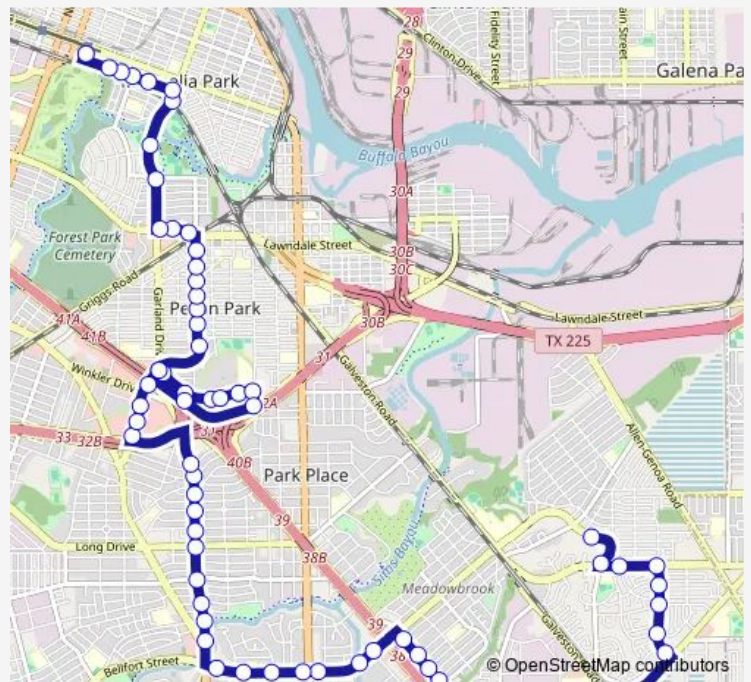

[Go to website](#)

Direction
 Magnolia Transit Center — Howard Dr @ Sweetbriar St
 71 stops
[Open route schedule](#)

- Magnolia Transit Center
- Capitol St @ 71st St
- Capitol St @ Forest Hill Blvd
- Capitol St @ Boles
- Capitol St @ S 75th St
- 75th St @ John T Mason Park
- 75th St @ Tipps St
- 75th St @ Lawndale St
- Lawndale St @ Kenmore St
- Lawndale St @ Griggs Rd
- Evergreen Dr @ Bowie St
- Evergreen Dr @ Vandeman St
- Evergreen Dr @ Garden
- Evergreen Dr @ Ilex St
- Evergreen Dr @ Kernel St
- Evergreen Dr @ Moss Rose St
- Evergreen Dr @ Palmetto St
- Office City Dr @ Woodridge Dr
- Office City Dr @ Evergreen Dr
- Office City Dr @ Evergreen Dr Mb
- Office City Dr @ Gulf Creek Dr

Route schedule

Magnolia Transit Center — Howard Dr @ Sweetbriar St

Monday	04:30-22:00
Tuesday	04:30-22:00
Wednesday	04:30-22:00
Thursday	04:30-22:00
Friday	04:30-22:00
Saturday	04:40-21:40
Sunday	04:40-21:40

Route info

Direction: Magnolia Transit Center
 Stops: 71
 Trip Duration: 0 hour 47 min

076 — Evergreen

Office City Dr @ Gulf Creek Dr Mb

Office City Dr @ Berkley

Berkley @ S Loop E

Gulf Freeway @ Evergreen Dr

Wednesday 04:00-22:40

Thursday 04:00-22:40

Friday 04:00-22:40

Saturday 05:40-22:40

Sunday 05:40-22:40

Route info

Direction: Howard Dr @ Sweetbriar St

Stops: 69