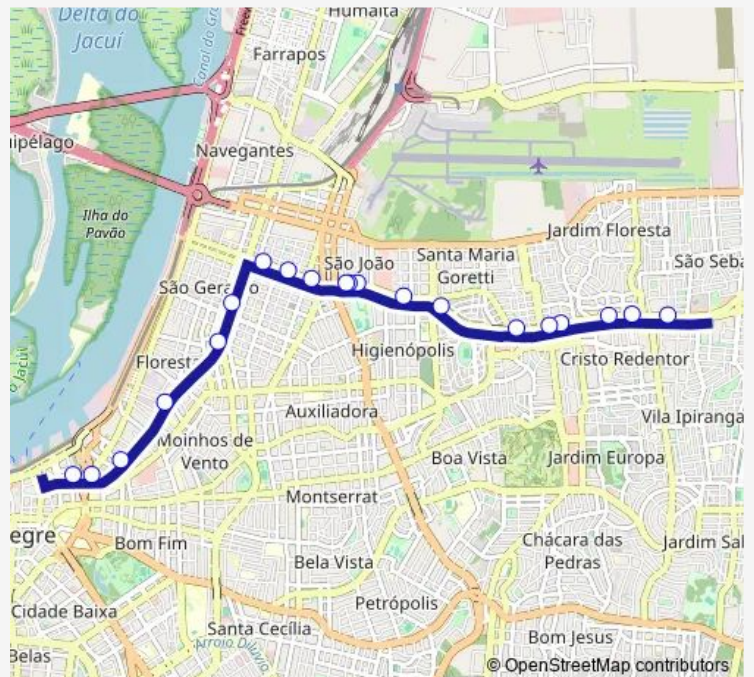

Farrapos 64

Voluntarios DA Patria 584

Route schedule

Assis Brasil DF 3501 — Voluntarios DA Patria 584

Monday 06:32-23:00

Tuesday 06:32-23:00

Wednesday 06:32-23:00

Thursday 06:32-23:00

Friday 06:32-23:00

Saturday —

Sunday —

Route info

Direction: Assis Brasil DF 3501

Stops: 20

Trip Duration: 0 hour 30 min

TR60 — Troncal Tri'Ngulo