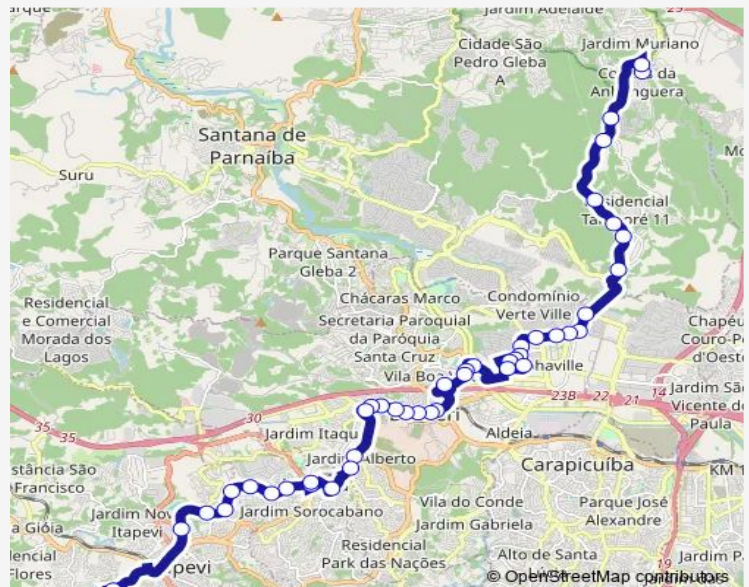

Monday	05:00-23:05
Tuesday	05:00-23:05
Wednesday	05:00-23:05
Thursday	05:00-23:05
Friday	05:00-23:05
Saturday	—
Sunday	—

Route info

Direction: Rua Yolanda Mahalyi 301 - Ponto Final das Linhas 497 e 833 - Colinas da Anhanguera Santana de Parnaiba - SP 06537-055 Brasil

Stops: 44

Trip Duration: 1 hour 35 min

Alameda Mamore 740 - Alphaville Res. Um Barueri - SP
06474-109 Brasil

Alameda Purus 574-924 - Alphaville Industrial Barueri -
SP 06454-030 Brasil - Alphaville Res. Dois Barueri - SP
06454-030 Brasil