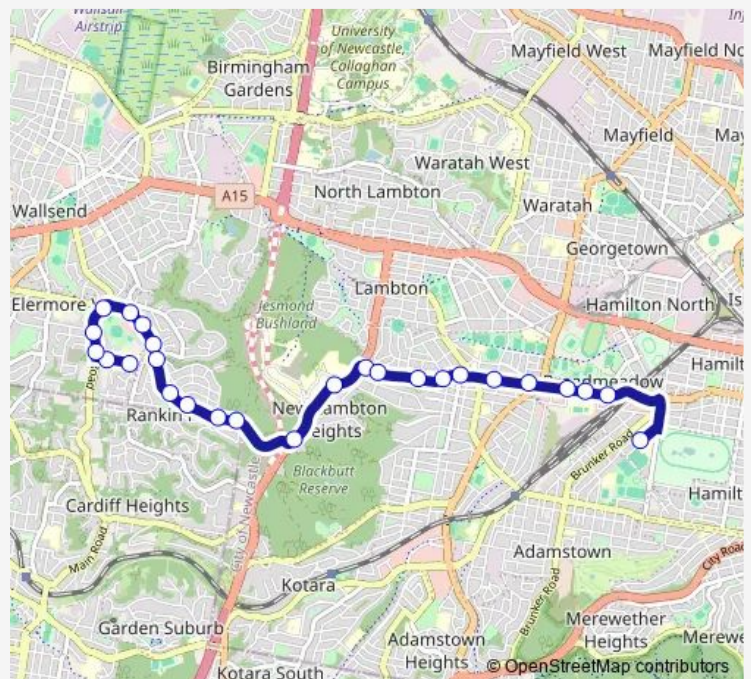

### Direction

Smith Rd Opp Wallsend South Public School — Merewether High School, Pokolbin St

26 stops

[Open route schedule](#)

- Smith Rd Opp Wallsend South Public School
- Smith Rd After Cardiff Rd
- Elmore Vale Community Hall, Cardiff Rd
- Cardiff Rd At Watkins Rd
- Cardiff Rd Before Croudace Rd
- Croudace Rd Opp Elmore Vale Shopping Centre
- Croudace Rd After Garsdale Av
- Croudace Rd Opp Grandview Rd
- Mccaffrey Dr At Dangerfield Dr
- Mccaffrey Dr Opp Rosedale Cres
- Mccaffrey Dr Opp Orana St
- Mccaffrey Dr Opp Elbrook Dr
- Mccaffrey Dr Opp Marshall St
- Lookout Rd After Mccaffrey Dr
- Newcastle Private Hospital, Lookout Rd
- Russell Rd After Croudace St
- Russell Rd Opp Brett St
- Russell Rd At Baker St
- Rugby Rd Opp New Lambton Public School
- Alma Rd At Regent St

### Route schedule

Smith Rd Opp Wallsend South Public School — Merewether High School, Pokolbin St

Monday	08:00
Tuesday	08:00
Wednesday	08:00
Thursday	08:00
Friday	08:00
Saturday	—
Sunday	—

### Route info

Direction: Smith Rd Opp Wallsend South Public School

Stops: 26

Trip Duration: 0 hour 29 min

833 — Merewether High School, Chatham Rd to Wallsend South Public School

Lambton Rd At Wallarah Rd

## Route info

Direction: Merewether High School, Chatham St

Stops: 27

Trip Duration: 0 hour 24 min

Cardiff Rd Opp Elermore Vale Community Hall

Smith Rd Before Cardiff Rd

Wallsend South Public School, Smith Rd