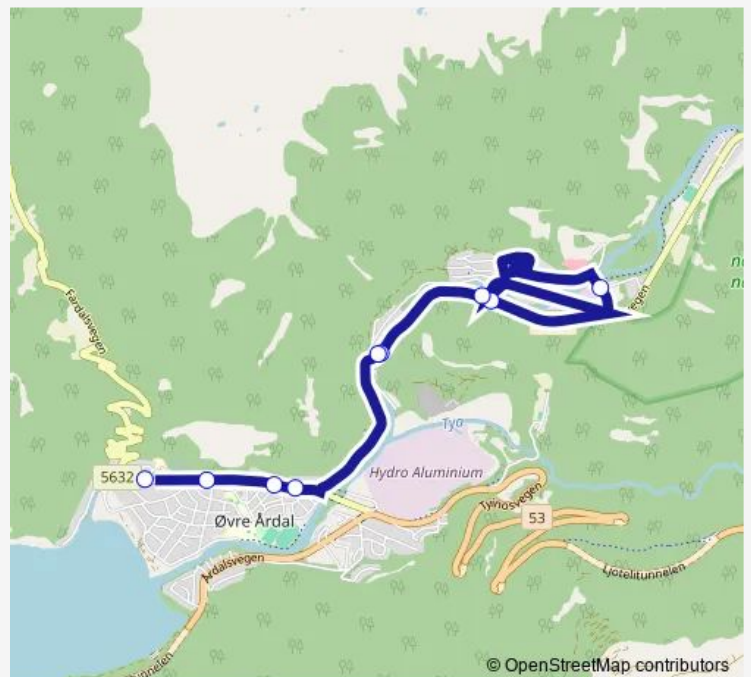

Monday 14:32

Tuesday 14:32

Wednesday 14:32

Thursday 14:32

Friday 14:32

Saturday —

Sunday —

Route info

Direction:

Stops: 0

Trip Duration: — min

■ 833 — Øvre Årdal-Utladalen

Direction

Svalheim Klubb — Øvre Årdal Farnes

8 stops

[Open route schedule](#)

Sunday —

Route info

Direction: Svalheim Klubb

Stops: 8

Trip Duration: 0 hour 10 min

Direction

Øvre Årdal Farnes — Øvre Årdal Torget

9 stops

Friday 10:50-13:45

Saturday —

Sunday —

Route info

Direction: Øvre Årdal Farnes

Stops: 9

Trip Duration: 0 hour 20 min

833 Local Bus Service time schedules and route maps are available in an offline PDF at busmaps.com. Use the busmaps.com website to see live bus times, train schedule or subway schedule, and step-by-step directions for all public transit in Ardalstangen