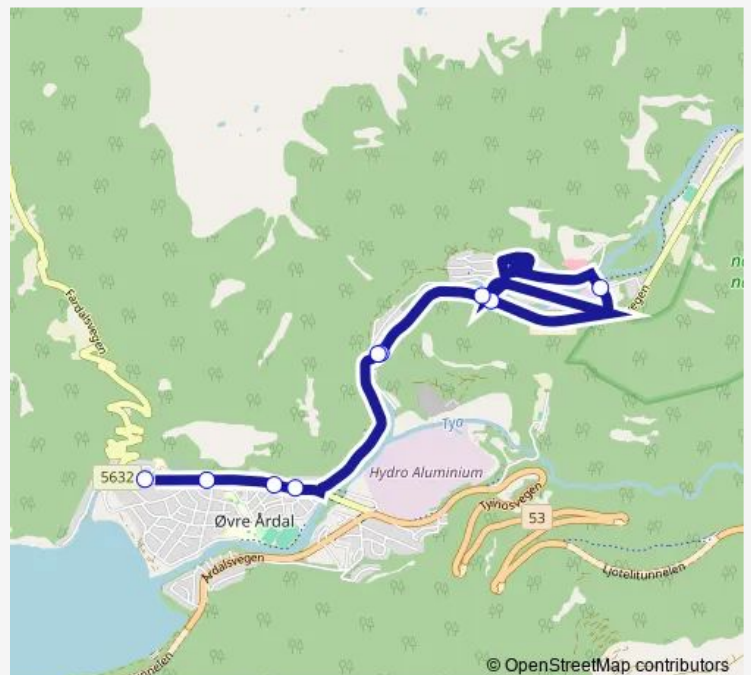

Monday 14:32

Tuesday 14:32

Wednesday 14:32

Thursday 14:32

Friday 14:32

Saturday —

Sunday —

Route info

Direction:

Stops: 0

Trip Duration: — min

■ 833 — Øvre Årdal-Utladalen

Direction

Svalheim Klubb — Øvre Årdal Farnes

8 stops

[Open route schedule](#)

Sunday —

Route info

Direction: Svalheim Klubb

Stops: 8

Trip Duration: 0 hour 10 min

Direction

Øvre Årdal Farnes — Øvre Årdal Torget

9 stops

Friday 10:50-13:45

Saturday —

Sunday —

Route info

Direction: Øvre Årdal Farnes

Stops: 9

Trip Duration: 0 hour 20 min

833 Local Bus Service time schedules and route maps are available in an offline PDF at busmaps.com. Use the busmaps.com website to see live bus times, train schedule or subway schedule, and step-by-step directions for all public transit in Ardalstangen