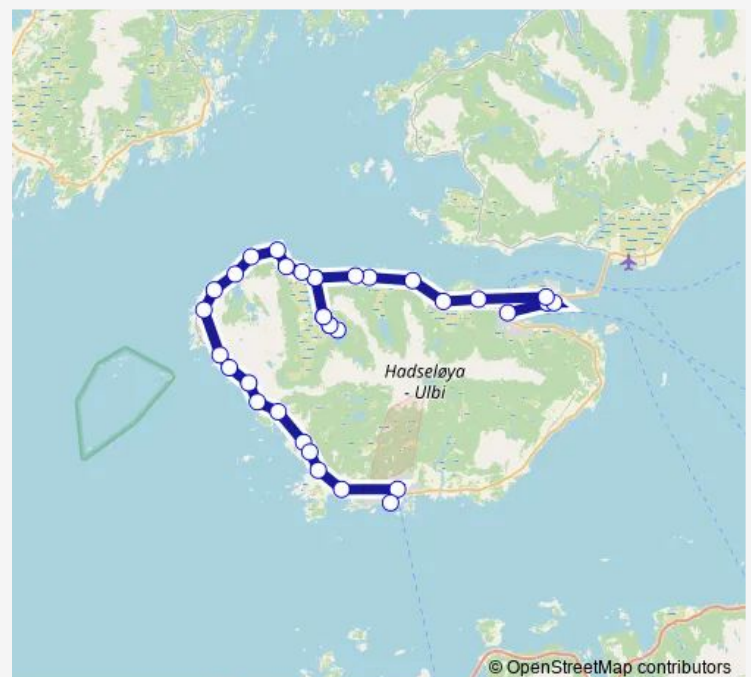

Local Bus Service 833 Stokmarknes-Melbu (Ytre)

[Go to website](#)

Direction

Melbu ferjekai — Stokmarknes

30 stops

[Open route schedule](#)

Melbu ferjekai

Haug

Ongstad I

Ongstad li

Stranda

Ånstad

Kleiva

Hokland

Utbjørg

Taen

Finnsæter

Gjertvoll

Teigan

Rørvik

Dragnes

Breivik I

Breivik li

Vatndal kryss

Løken

Vatndal

Vatndal snuplass

Route schedule

Melbu ferjekai — Stokmarknes

Monday 07:25-08:30

Tuesday 07:25-11:50

Wednesday 07:25

Thursday 07:25-11:50

Friday 07:25

Saturday —

Sunday —

Route info

Direction: Melbu ferjekai

Stops: 30

Trip Duration: 0 hour 45 min

833 — Stokmarknes-Melbu (Ytre)

BusMaps