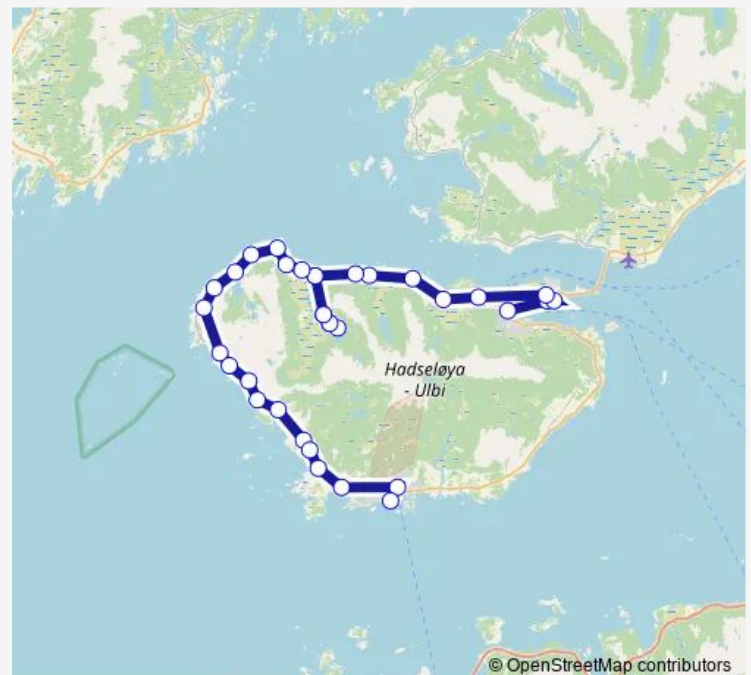

Local Bus Service 833 Stokmarknes-Melbu (Ytre)

[Go to website](#)

Direction

Melbu ferjekai — Stokmarknes

30 stops

[Open route schedule](#)

Melbu ferjekai

Haug

Ongstad I

Ongstad li

Stranda

Ånstad

Kleiva

Hokland

Utbjørg

Taen

Finnsæter

Gjertvoll

Teigan

Rørvik

Dragnes

Breivik I

Breivik li

Vatndal kryss

Løken

Vatndal

Vatndal snuplass

Route schedule

Melbu ferjekai — Stokmarknes

Monday 07:25-08:30

Tuesday 07:25-11:50

Wednesday 07:25

Thursday 07:25-11:50

Friday 07:25

Saturday —

Sunday —

Route info

Direction: Melbu ferjekai

Stops: 30

Trip Duration: 0 hour 45 min

■ 833 — Stokmarknes-Melbu (Ytre)

BusMaps