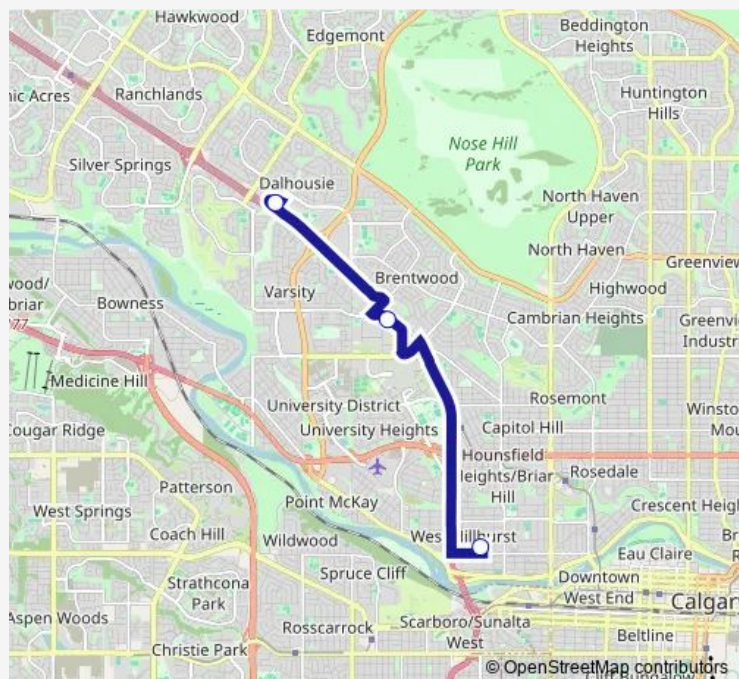

### Direction

EB 1 AV NW @ 21 ST NW — Dalhousie LRT Station Wb

3 stops

[Open route schedule](#)

EB 1 AV NW @ 21 ST NW

Brentwood LRT Station Nb

Dalhousie LRT Station Wb

### Route schedule

EB 1 AV NW @ 21 ST NW — Dalhousie LRT Station Wb

Monday	15:26
Tuesday	15:26
Wednesday	15:26
Thursday	15:26
Friday	15:26
Saturday	—
Sunday	—

### Route info

Direction: EB 1 AV NW @ 21 ST NW

Stops: 3

Trip Duration: 0 hour 25 min

833 — Madeleine d'Houet/Dalhousie Stn

**Direction**

Dalhousie LRT Station Wb — EB 1 AV NW @ 21 ST NW

3 stops

[Open route schedule](#)

Dalhousie LRT Station Wb

Brentwood LRT Station Eb

EB 1 AV NW @ 21 ST NW