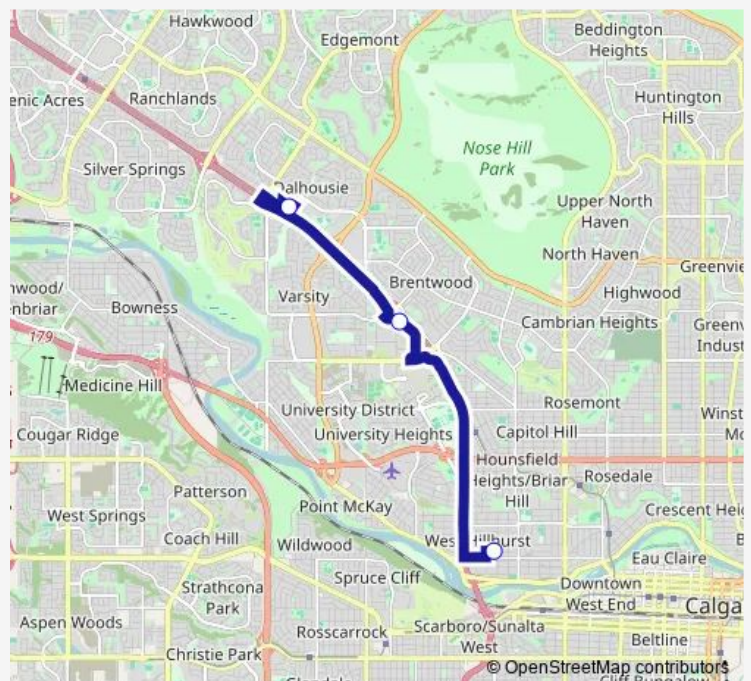

Dalhousie LRT Station Wb

Route schedule

EB 1 AV NW @ 21 ST Nw — Dalhousie LRT Station Wb

Monday 15:26

Tuesday 15:26

Wednesday 15:26

Thursday 15:26

Friday 15:26

Saturday —

Sunday —

Route info

Direction: EB 1 AV NW @ 21 ST Nw

Stops: 3

Trip Duration: 0 hour 25 min

■ 833 — Madeleine d'Houet/Dalhousie Stn

Direction

Dalhousie LRT Station Wb — EB 1 AV NW @ 21 ST Nw

3 stops

[Open route schedule](#)

Dalhousie LRT Station Wb

Brentwood LRT Station Eb

EB 1 AV NW @ 21 ST Nw

Route schedule

Dalhousie LRT Station Wb — EB 1 AV NW @ 21 ST Nw

Monday	08:25-08:35
Tuesday	08:25-08:35
Wednesday	08:25-08:35
Thursday	08:25-08:35
Friday	08:25-08:35
Saturday	—
Sunday	—

Route info

Direction: Dalhousie LRT Station Wb

Stops: 3

Trip Duration: 0 hour 25 min